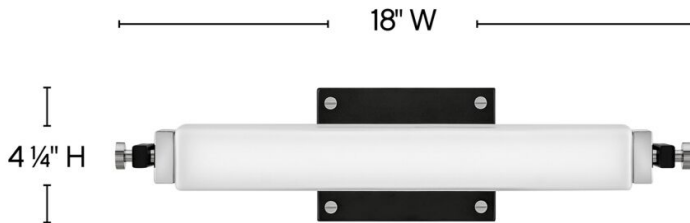

ROLLINS

51090BK-CM

SMALL LED VANITY

Rollins is both industrial in form and transitional in style. Unique rectangular etched opal glass has softly rounded edges offset by contrasting details on the backplate and the square knobs anchoring either end. This integrated LED design comes in two finish combinations, Black with Chrome and Black with Heritage Brass, and can be hung both vertically and horizontally.

DETAILS	
FINISH:	Black
MATERIAL:	Steel
GLASS:	Etched Opal
DIMMABLE:	YES - CL TYPE DIMMER (SSL7A)

DIMENSIONS	
WIDTH:	18"
HEIGHT:	4.3"
WEIGHT:	1.5lb
BACK PLATE:	5.75"W X 4.25"H
EXTENSION:	4"
TOP TO OUTLET:	2.25"

LIGHT SOURCE	
LIGHT SOURCE:	Integrated LED
LED NAME:	EL2G16W7WI
WATTAGE:	16w LED *Included
VOLTAGE:	120v
COLOR TEMP:	3000
LUMENS:	1400
CRI:	95
INCANDESCENT EQUIVALENCY:	1 x 100w
DIMMABLE:	YES - CL TYPE DIMMER (SSL7A)

SHIPPING	
CARTON LENGTH:	20.8
CARTON WIDTH:	10.5
CARTON HEIGHT:	6
CARTON WEIGHT:	2

PRODUCT DETAILS:

- Suitable for use in damp locations as defined by NEC and CEC. Meets United States UL Underwriters Laboratories & CSA Canadian Standards Association Product Safety Standards.
- LED components carry a 5-year limited warranty
- Fixture can be mounted vertically
- Merging the best of traditional and modern elements with a sophisticated and streamlined look
- ADA compliant
- Mounting hardware is hidden on the back plate to ensure a clean silhouette