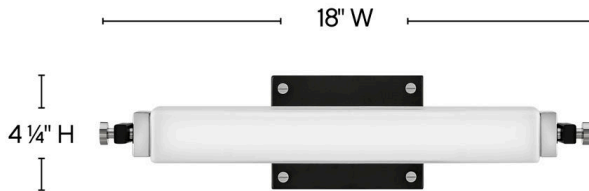

ROLLINS

51090BK-CM

SMALL LED VANITY

Rollins is both industrial in form and transitional in style. Unique rectangular etched opal glass has softly rounded edges offset by contrasting details on the backplate and the square knobs anchoring either end. This integrated LED design comes in two finish combinations, Black with Chrome and Black with Heritage Brass, and can be hung both vertically and horizontally.

DETAILS	
FINISH:	Black
MATERIAL:	Steel
GLASS:	Etched Opal
DIMMABLE:	YES - CL TYPE DIMMER (SSL7A)

DIMENSIONS	
WIDTH:	18"
HEIGHT:	4.3"
WEIGHT:	1.5lb
BACK PLATE:	5.75"W X 4.25"H
EXTENSION:	4"
TOP TO OUTLET:	2.25"

LIGHT SOURCE	
LIGHT SOURCE:	Integrated LED
LED NAME:	EL2G16W7W1
WATTAGE:	16w LED *Included
VOLTAGE:	120v
LUMENS:	1400
CRI:	95
INCANDESCENT EQUIVALENCY:	1 x 100w
DIMMABLE:	YES - CL TYPE DIMMER (SSL7A)

SHIPPING	
CARTON LENGTH:	20.8
CARTON WIDTH:	10.5
CARTON HEIGHT:	6
CARTON WEIGHT:	2

PRODUCT DETAILS:

- Invisimount hardware is hidden on the backplate for a clean silhouette
- This fixture can be mounted vertically
- Damp Rated
- ADA compliant design provides added accessibility and maximum clearance
- LED components carry a 5-year limited warranty
- Merging the best of traditional and modern elements with a sophisticated and streamlined look
- Energy-efficient integrated LED - safer for the environment and low maintenance