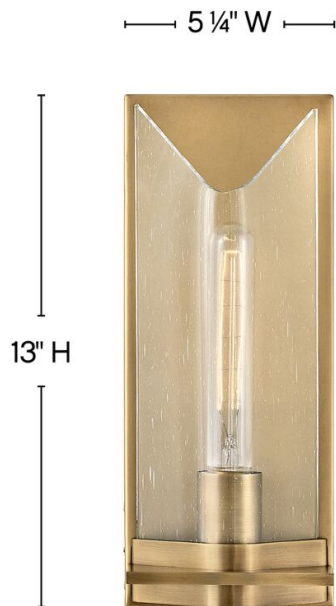

ASTORIA

50710HB

MEDIUM SINGLE LIGHT VANITY

Astoria is a sophisticated showstopper! Astoria's bias cut clear seedy glass beautifully blends with luxe finishes for a dazzling effect. It's unique silhouette makes a sleek, stylish statement in Black Oxide or Heritage Brass.

DETAILS	
FINISH:	Heritage Brass
MATERIAL:	Steel
GLASS:	Clear Seedy
DIMMABLE:	YES - WITH DIMMABLE LAMP (NOT INCLUDED)

DIMENSIONS	
WIDTH:	5.3"
HEIGHT:	13"
WEIGHT:	3.3lb
BACK PLATE:	5.25"W X 13"H
EXTENSION:	4"
TOP TO OUTLET:	6.5"

LIGHT SOURCE	
LIGHT SOURCE:	Socketed
WATTAGE:	1-8w Med. LED, 60w Equiv.
VOLTAGE:	120v

SHIPPING	
CARTON LENGTH:	16.9
CARTON WIDTH:	14.2
CARTON HEIGHT:	7.1
CARTON WEIGHT:	5

PRODUCT DETAILS:

- This fixture must be installed with shades/glass facing up toward the ceiling
- Suitable for use in damp locations as defined by NEC and CEC. Meets United States UL Underwriters Laboratories & CSA Canadian Standards Association Product Safety Standards.
- Bold silhouette with dramatic details creates a modern statement
- T9 or T10 bulbs required (not included)
- ADA compliant
- Mounting hardware is hidden on the back plate to ensure a clean silhouette