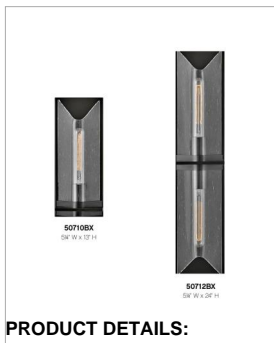

ASTORIA

50710BX

MEDIUM SINGLE LIGHT VANITY

Astoria is a sophisticated showstopper! Astoria's bias cut clear seedy glass beautifully blends with luxe finishes for a dazzling effect. It's unique silhouette makes a sleek, stylish statement in Black Oxide or Heritage Brass.

DETAILS	
FINISH:	Black Oxide
MATERIAL:	Steel
GLASS:	Clear Seedy
DIMMABLE:	YES, WITH DIMMABLE LAMP (NOT INCLUDED)

DIMENSIONS	
WIDTH:	5.3"
HEIGHT:	13"
WEIGHT:	3.3lb
BACK PLATE:	5.25"W X 13"H
EXTENSION:	4"
TOP TO OUTLET:	6.5"

LIGHT SOURCE	
LIGHT SOURCE:	Socketed
WATTAGE:	1-8w Med. LED, 60w Equiv.
VOLTAGE:	120v

SHIPPING	
CARTON LENGTH:	16.9
CARTON WIDTH:	14.2
CARTON HEIGHT:	7.1
CARTON WEIGHT:	5

PRODUCT DETAILS:

- Mounting hardware is hidden on the back plate to ensure a clean silhouette
- This fixture must be installed with shades/glass facing up toward the ceiling
- Suitable for use in damp locations as defined by NEC and CEC. Meets United States UL Underwriters Laboratories & CSA Canadian Standards Association Product Safety Standards.
- ADA compliant
- T9 or T10 bulbs required (not included)
- Bold silhouette with dramatic details creates a modern statement