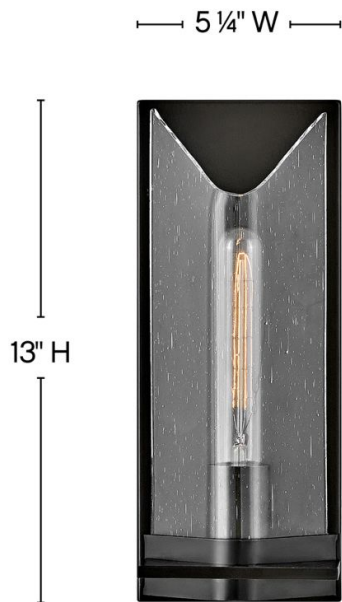

ASTORIA

50710BX

MEDIUM SINGLE LIGHT VANITY

Astoria is a sophisticated showstopper! Astoria's bias cut clear seedy glass beautifully blends with luxe finishes for a dazzling effect. It's unique silhouette makes a sleek, stylish statement in Black Oxide or Heritage Brass.

DETAILS	
FINISH:	Black Oxide
MATERIAL:	Steel
GLASS:	Clear Seedy
DIMMABLE:	YES, WITH DIMMABLE LAMP (NOT INCLUDED)

DIMENSIONS	
WIDTH:	5.3"
HEIGHT:	13"
WEIGHT:	3.3lb
BACK PLATE:	5.25"W X 13"H
EXTENSION:	4"
TOP TO OUTLET:	6.5"

LIGHT SOURCE	
LIGHT SOURCE:	Socketed
WATTAGE:	1-8w Med. LED, 60w Equiv.
VOLTAGE:	120v

SHIPPING	
CARTON LENGTH:	16.9
CARTON WIDTH:	14.2
CARTON HEIGHT:	7.1
CARTON WEIGHT:	5

PRODUCT DETAILS:

- Mounting hardware is hidden on the back plate to ensure a clean silhouette
- This fixture must be installed with shades/glass facing up toward the ceiling
- Suitable for use in damp locations as defined by NEC and CEC. Meets United States UL Underwriters Laboratories & CSA Canadian Standards Association Product Safety Standards.
- ADA compliant
- T9 or T10 bulbs required (not included)
- Bold silhouette with dramatic details creates a modern statement