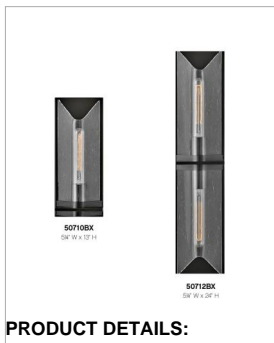

ASTORIA

50710BX

MEDIUM SINGLE LIGHT VANITY

Astoria is a sophisticated showstopper! Astoria's bias cut clear seedy glass beautifully blends with luxe finishes for a dazzling effect. It's unique silhouette makes a sleek, stylish statement in Black Oxide or Heritage Brass.

DETAILS	
FINISH:	Black Oxide
MATERIAL:	Steel
GLASS:	Clear Seedy
DIMMABLE:	YES, WITH DIMMABLE LAMP (NOT INCLUDED)

DIMENSIONS	
WIDTH:	5.3"
HEIGHT:	13"
WEIGHT:	3.3lb
BACK PLATE:	5.25"W X 13"H
EXTENSION:	4"
TOP TO OUTLET:	6.5"

LIGHT SOURCE	
LIGHT SOURCE:	Socketed
WATTAGE:	37862
VOLTAGE:	120v

SHIPPING	
CARTON LENGTH:	16.9
CARTON WIDTH:	14.2
CARTON HEIGHT:	7.1
CARTON WEIGHT:	5

PRODUCT DETAILS:

- Mounting hardware is hidden on the back plate to ensure a clean silhouette
- This fixture must be installed with shades/glass facing up toward the ceiling
- Suitable for use in damp locations as defined by NEC and CEC. Meets United States UL Underwriters Laboratories & CSA Canadian Standards Association Product Safety Standards.
- ADA compliant
- T9 or T10 bulbs required (not included)
- Bold silhouette with dramatic details creates a modern statement