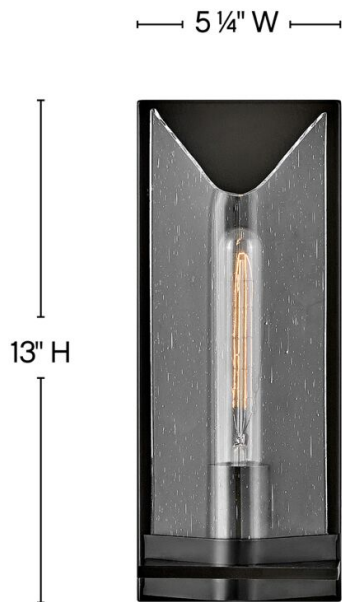

ASTORIA

50710BX

MEDIUM SINGLE LIGHT VANITY

Astoria is a sophisticated showstopper! Astoria's bias cut clear seedy glass beautifully blends with luxe finishes for a dazzling effect. It's unique silhouette makes a sleek, stylish statement in Black Oxide or Heritage Brass.

DETAILS	
FINISH:	Black Oxide
MATERIAL:	Steel
GLASS:	Clear Seedy
DIMMABLE:	YES, WITH DIMMABLE LAMP (NOT INCLUDED)

DIMENSIONS	
WIDTH:	5.3"
HEIGHT:	13"
WEIGHT:	3.3lb
BACK PLATE:	5.25"W X 13"H
EXTENSION:	4"
TOP TO OUTLET:	6.5"

LIGHT SOURCE	
LIGHT SOURCE:	Socketed
WATTAGE:	37862
VOLTAGE:	120v

SHIPPING	
CARTON LENGTH:	16.9
CARTON WIDTH:	14.2
CARTON HEIGHT:	7.1
CARTON WEIGHT:	5

PRODUCT DETAILS:

- Mounting hardware is hidden on the back plate to ensure a clean silhouette
- This fixture must be installed with shades/glass facing up toward the ceiling
- Suitable for use in damp locations as defined by NEC and CEC. Meets United States UL Underwriters Laboratories & CSA Canadian Standards Association Product Safety Standards.
- ADA compliant
- T9 or T10 bulbs required (not included)
- Bold silhouette with dramatic details creates a modern statement