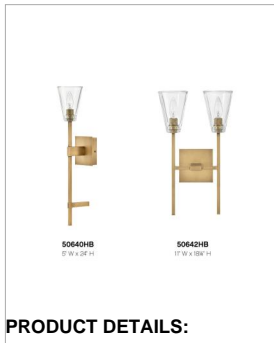

AUDEN

50642HB

SMALL TWO LIGHT VANITY

Sleek and feminine, Auden showcases a dramatic minimalist design with refined details. Thick clear glass shades gleam against elegant elongated stems and a sleek square backplate. Available in three finishes, Auden's streamlined silhouette adds understated yet upscale sophistication to any interior space.

DETAILS	
FINISH:	Heritage Brass
MATERIAL:	Steel
GLASS:	Clear
DIMMABLE:	YES, WITH DIMMABLE LAMP (NOT INCLUDED)

DIMENSIONS	
WIDTH:	11"
HEIGHT:	18.3"
WEIGHT:	8lb
BACK PLATE:	5" Sq.
EXTENSION:	6"
TOP TO OUTLET:	11.25"

LIGHT SOURCE	
LIGHT SOURCE:	Socketed
WATTAGE:	2-5w Cand. LED, 60w Equiv.
VOLTAGE:	120v

SHIPPING	
CARTON LENGTH:	17.7
CARTON WIDTH:	9.8
CARTON HEIGHT:	13.8
CARTON WEIGHT:	10.6

PRODUCT DETAILS:

- Mounting hardware is hidden on the back plate to ensure a clean silhouette
- Suitable for use in dry (indoor) locations as defined by NEC and CEC. Meets United States UL Underwriters Laboratories & CSA Canadian Standards Association Product Safety Standards.
- Striking and glamorous silhouette with luxe details and a rich finish that makes a dramatic statement