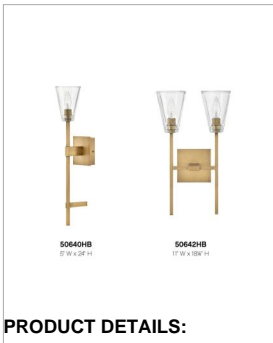

AUDEN

50642HB

MEDIUM TWO LIGHT VANITY

Sleek and feminine, Auden showcases a dramatic minimalist design with refined details. Thick clear glass shades gleam against elegant elongated stems and a sleek square backplate. Available in three finishes, Auden's streamlined silhouette adds understated yet upscale sophistication to any interior space.

DETAILS	
FINISH:	Heritage Brass
MATERIAL:	Steel
GLASS:	Clear
DIMMABLE:	No

DIMENSIONS	
WIDTH:	11"
HEIGHT:	18.3"
WEIGHT:	8lb
BACK PLATE:	5" Sq.
EXTENSION:	6"
TOP TO OUTLET:	11.25"

LIGHT SOURCE	
LIGHT SOURCE:	Socketed
WATTAGE:	2-5w Cand. LED, 60w Equiv.
VOLTAGE:	120v

SHIPPING	
CARTON LENGTH:	17.7
CARTON WIDTH:	9.8
CARTON HEIGHT:	13.8
CARTON WEIGHT:	10.6

PRODUCT DETAILS:

- Mounting hardware is hidden on the back plate to ensure a clean silhouette
- Suitable for use in dry (indoor) locations as defined by NEC and CEC. Meets United States UL Underwriters Laboratories & CSA Canadian Standards Association Product Safety Standards.
- Striking and glamorous silhouette with luxe details and a rich finish that makes a dramatic statement