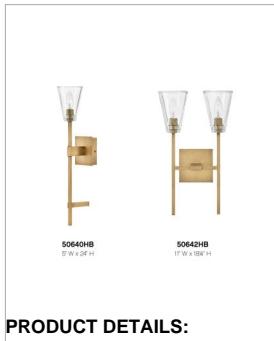

AUDEN

50640HB

LARGE SINGLE LIGHT VANITY

Sleek and feminine, Auden showcases a dramatic minimalist design with refined details. Thick clear glass shades gleam against elegant elongated stems and a sleek square backplate. Available in three finishes, Auden's streamlined silhouette adds understated yet upscale sophistication to any interior space.

DETAILS	
FINISH:	Heritage Brass
MATERIAL:	Steel
GLASS:	Clear
DIMMABLE:	YES, WITH DIMMABLE LAMP (NOT INCLUDED)

DIMENSIONS	
WIDTH:	5"
HEIGHT:	24"
WEIGHT:	5.4lb
BACK PLATE:	5" Sq.
EXTENSION:	6.3"
TOP TO OUTLET:	11.25"

LIGHT SOURCE	
LIGHT SOURCE:	Socketed
WATTAGE:	1-5w Cand. LED, 60w Equiv.
VOLTAGE:	120v

SHIPPING	
CARTON LENGTH:	23.6
CARTON WIDTH:	8.7
CARTON HEIGHT:	12
CARTON WEIGHT:	7.7

PRODUCT DETAILS:

- Mounting hardware is hidden on the back plate to ensure a clean silhouette
- Suitable for use in dry (indoor) locations as defined by NEC and CEC. Meets United States UL Underwriters Laboratories & CSA Canadian Standards Association Product Safety Standards.
- Striking and glamorous silhouette with luxe details and a rich finish that makes a dramatic statement