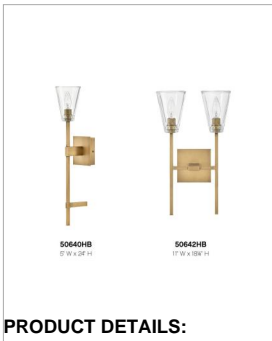

AUDEN

50640HB

SINGLE LIGHT VANITY

Sleek and feminine, Auden showcases a dramatic minimalist design with refined details. Thick clear glass shades gleam against elegant, elongated stems and a sleek square back plate. Available in three finishes, Black Oxide, Heritage Brass and Polished Nickel, Auden's streamlined silhouette adds understated yet upscale sophistication to any interior space.

DETAILS	
FINISH:	Heritage Brass
MATERIAL:	Steel
GLASS:	Clear

DIMENSIONS	
WIDTH:	5"
HEIGHT:	24"
WEIGHT:	5.4lb
BACK PLATE:	5" Sq.
EXTENSION:	6.3"
TOP TO OUTLET:	11.25"

LIGHT SOURCE	
LIGHT SOURCE:	LED Lamp
WATTAGE:	1-5w Cand. LED, 60w Equiv.
VOLTAGE:	120v

SHIPPING	
CARTON LENGTH:	23.6
CARTON WIDTH:	8.7
CARTON HEIGHT:	12
CARTON WEIGHT:	7.7

PRODUCT DETAILS:

- Mounting hardware is hidden on the backplate to ensure a clean silhouette
- Suitable for use in dry (indoor) locations as defined by NEC and CEC. Meets United States UL Underwriters Laboratories & CSA Canadian Standards Association Product Safety Standards
- Striking and glamorous silhouette with luxe details and a rich finish makes a dramatic statement
- Classic gleaming light brass finish