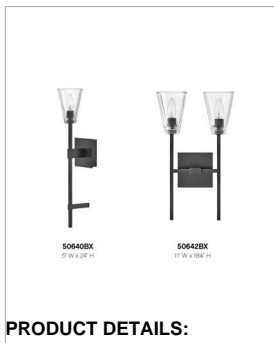

AUDEN

50640BX

LARGE SINGLE LIGHT VANITY

Sleek and feminine, Auden showcases a dramatic minimalist design with refined details. Thick clear glass shades gleam against elegant elongated stems and a sleek square backplate. Available in three finishes, Auden's streamlined silhouette adds understated yet upscale sophistication to any interior space.

DETAILS	
FINISH:	Black Oxide
MATERIAL:	Steel
GLASS:	Clear
DIMMABLE:	YES, WITH DIMMABLE LAMP (NOT INCLUDED)

DIMENSIONS	
WIDTH:	5"
HEIGHT:	24"
WEIGHT:	5.4lb
BACK PLATE:	5" Sq.
EXTENSION:	6.3"
TOP TO OUTLET:	11.25"

LIGHT SOURCE	
LIGHT SOURCE:	Socketed
WATTAGE:	1-5w Cand. LED, 60w Equiv.
VOLTAGE:	120v

SHIPPING	
CARTON LENGTH:	23.6
CARTON WIDTH:	8.7
CARTON HEIGHT:	12
CARTON WEIGHT:	7.7

- Mounting hardware is hidden on the back plate to ensure a clean silhouette
- Suitable for use in dry (indoor) locations as defined by NEC and CEC. Meets United States UL Underwriters Laboratories & CSA Canadian Standards Association Product Safety Standards.
- Striking and glamorous silhouette with luxe details and a rich finish that makes a dramatic statement