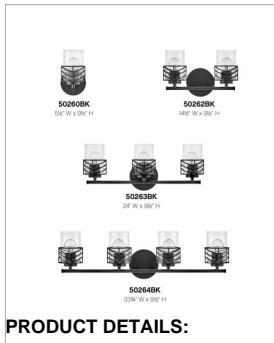

DELLA

50264BK

LARGE FOUR LIGHT VANITY

Della's unique chevron design casts beautiful shadows through clear glass. Transitional in style, Della is at home within a wide variety of décors - from bohemian to vintage mid-century to updated traditional. Available in a classic Black or a Lacquered Brass finish, this artistic family exudes stylish flair.

DETAILS	
FINISH:	Black
MATERIAL:	Steel
GLASS:	Clear
DIMMABLE:	YES - WITH DIMMABLE LAMP (NOT INCLUDED)

DIMENSIONS	
WIDTH:	33.8"
HEIGHT:	9.5"
WEIGHT:	8.5lb
BACK PLATE:	6.5" Dia.
EXTENSION:	6.5"
TOP TO OUTLET:	6.5"

LIGHT SOURCE	
LIGHT SOURCE:	Socketed
WATTAGE:	4-12w Med. LED, 100w Equiv.
VOLTAGE:	120v

SHIPPING	
CARTON LENGTH:	35.4
CARTON WIDTH:	8.3
CARTON HEIGHT:	11.6
CARTON WEIGHT:	11.2

PRODUCT DETAILS:

- Fixture can be mounted either up or down
- Suitable for use in damp locations as defined by NEC and CEC. Meets United States UL Underwriters Laboratories & CSA Canadian Standards Association Product Safety Standards.
- Merging the best of traditional and modern elements with a sophisticated and streamlined look
- Ideal for vintage filament bulbs (not included)
- Mounting hardware is hidden on the back plate to ensure a clean silhouette