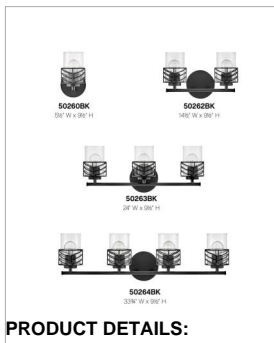

DELLA

50264BK

LARGE FOUR LIGHT VANITY

Della's unique chevron design casts beautiful shadows through clear glass. Transitional in style, Della is at home within a wide variety of décors - from bohemian to vintage mid-century to updated traditional. Available in a classic Black or a Lacquered Brass finish, this artistic family exudes stylish flair.

DETAILS	
FINISH:	Black
MATERIAL:	Steel
GLASS:	Clear
DIMMABLE:	YES, WITH DIMMABLE LAMP (NOT INCLUDED)

DIMENSIONS	
WIDTH:	33.8"
HEIGHT:	9.5"
WEIGHT:	8.5lb
BACK PLATE:	6.5" Dia.
EXTENSION:	6.5"
TOP TO OUTLET:	6.5"

LIGHT SOURCE	
LIGHT SOURCE:	Socketed
WATTAGE:	4-12w Med. LED, 100w Equiv.
VOLTAGE:	120v

SHIPPING	
CARTON LENGTH:	35.4
CARTON WIDTH:	8.3
CARTON HEIGHT:	11.6
CARTON WEIGHT:	11.2

PRODUCT DETAILS:

- Mounting hardware is hidden on the back plate to ensure a clean silhouette
- Fixture can be mounted either up or down
- Suitable for use in damp locations as defined by NEC and CEC. Meets United States UL Underwriters Laboratories & CSA Canadian Standards Association Product Safety Standards.
- Ideal for vintage filament bulbs (not included)
- Merging the best of traditional and modern elements with a sophisticated and streamlined look