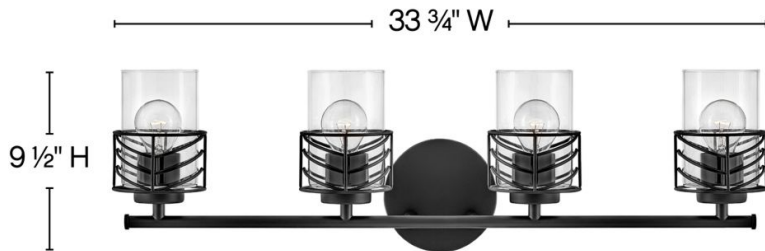

DELLA

50264BK

LARGE FOUR LIGHT VANITY

Della's unique chevron design casts beautiful shadows through clear glass. Transitional in style, Della is at home within a wide variety of décors - from bohemian to vintage mid-century to updated traditional. Available in a classic Black or a Lacquered Brass finish, this artistic family exudes stylish flair.

DETAILS	
FINISH:	Black
MATERIAL:	Steel
GLASS:	Clear
DIMMABLE:	YES, WITH DIMMABLE LAMP (NOT INCLUDED)

DIMENSIONS	
WIDTH:	33.8"
HEIGHT:	9.5"
WEIGHT:	8.5lb
BACK PLATE:	6.5" Dia.
EXTENSION:	6.5"
TOP TO OUTLET:	6.5"

LIGHT SOURCE	
LIGHT SOURCE:	Socketed
WATTAGE:	4-12w Med. LED, 100w Equiv.
VOLTAGE:	120v

SHIPPING	
CARTON LENGTH:	35.4
CARTON WIDTH:	8.3
CARTON HEIGHT:	11.6
CARTON WEIGHT:	11.2

PRODUCT DETAILS:

- Mounting hardware is hidden on the back plate to ensure a clean silhouette
- Fixture can be mounted either up or down
- Suitable for use in damp locations as defined by NEC and CEC. Meets United States UL Underwriters Laboratories & CSA Canadian Standards Association Product Safety Standards.
- Ideal for vintage filament bulbs (not included)
- Merging the best of traditional and modern elements with a sophisticated and streamlined look