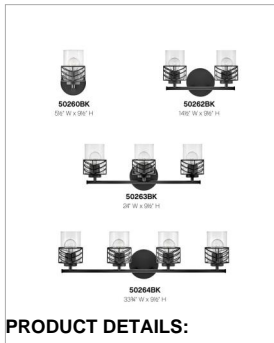

### LARGE FOUR LIGHT VANITY

Della's unique chevron design casts beautiful shadows through clear glass. Transitional in style, Della is at home within a wide variety of décors - from bohemian to vintage mid-century to updated traditional. Available in a classic Black or a Lacquered Brass finish, this artistic family exudes stylish flair.

DETAILS	
FINISH:	Black
MATERIAL:	Steel
GLASS:	Clear
DIMMABLE:	YES - WITH DIMMABLE LAMP (NOT INCLUDED)

DIMENSIONS	
WIDTH:	33.8"
HEIGHT:	9.5"
WEIGHT:	8.5lb
BACK PLATE:	6.5" Dia.
EXTENSION:	6.5"
TOP TO OUTLET:	6.5"

LIGHT SOURCE	
LIGHT SOURCE:	Socketed
WATTAGE:	4-12w Med. LED, 100w Equiv.
VOLTAGE:	120v

SHIPPING	
CARTON LENGTH:	35.4
CARTON WIDTH:	8.3
CARTON HEIGHT:	11.6
CARTON WEIGHT:	11.2