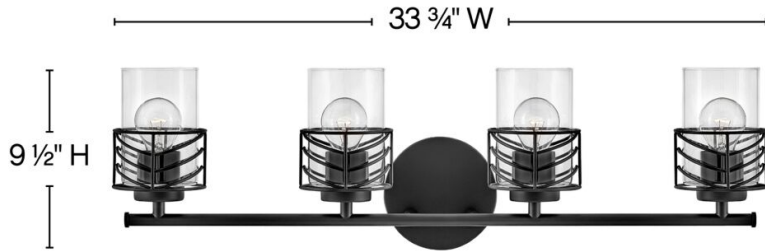

### LARGE FOUR LIGHT VANITY

Della's unique chevron design casts beautiful shadows through clear glass. Transitional in style, Della is at home within a wide variety of décors - from bohemian to vintage mid-century to updated traditional. Available in a classic Black or a Lacquered Brass finish, this artistic family exudes stylish flair.

DETAILS	
FINISH:	Black
MATERIAL:	Steel
GLASS:	Clear
DIMMABLE:	YES - WITH DIMMABLE LAMP (NOT INCLUDED)

DIMENSIONS	
WIDTH:	33.8"
HEIGHT:	9.5"
WEIGHT:	8.5lb
BACK PLATE:	6.5" Dia.
EXTENSION:	6.5"
TOP TO OUTLET:	6.5"

LIGHT SOURCE	
LIGHT SOURCE:	Socketed
WATTAGE:	4-12w Med. LED, 100w Equiv.
VOLTAGE:	120v

SHIPPING	
CARTON LENGTH:	35.4
CARTON WIDTH:	8.3
CARTON HEIGHT:	11.6
CARTON WEIGHT:	11.2

#### PRODUCT DETAILS:

- Fixture can be mounted either up or down
- Suitable for use in damp locations as defined by NEC and CEC. Meets United States UL Underwriters Laboratories & CSA Canadian Standards Association Product Safety Standards.
- Merging the best of traditional and modern elements with a sophisticated and streamlined look
- Ideal for vintage filament bulbs (not included)
- Mounting hardware is hidden on the back plate to ensure a clean silhouette