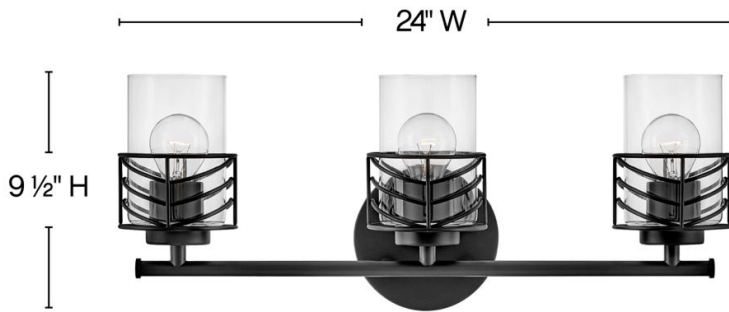

DELLA

50263BK

MEDIUM THREE LIGHT VANITY

Della's unique chevron design casts beautiful shadows through clear glass. Transitional in style, Della is at home within a wide variety of décors - from bohemian to vintage mid-century to updated traditional. Available in a classic Black or a Lacquered Brass finish, this artistic family exudes stylish flair.

DETAILS	
FINISH:	Black
MATERIAL:	Steel
GLASS:	Clear
DIMMABLE:	YES, WITH DIMMABLE LAMP (NOT INCLUDED)

DIMENSIONS	
WIDTH:	24"
HEIGHT:	9.5"
WEIGHT:	6.5lb
BACK PLATE:	6.5" Dia.
EXTENSION:	6.5"
TOP TO OUTLET:	6.5"

LIGHT SOURCE	
LIGHT SOURCE:	Socketed
WATTAGE:	3-12w Med. LED, 100w Equiv.
VOLTAGE:	120v

SHIPPING	
CARTON LENGTH:	26.4
CARTON WIDTH:	8.3
CARTON HEIGHT:	11.6
CARTON WEIGHT:	8.5

- Mounting hardware is hidden on the back plate to ensure a clean silhouette
- Fixture can be mounted either up or down
- Suitable for use in damp locations as defined by NEC and CEC. Meets United States UL Underwriters Laboratories & CSA Canadian Standards Association Product Safety Standards.
- Ideal for vintage filament bulbs (not included)
- Merging the best of traditional and modern elements with a sophisticated and streamlined look