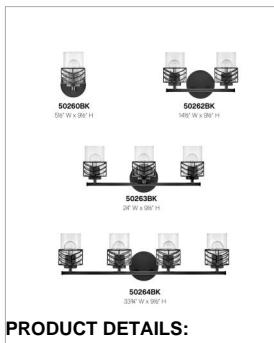

DELLA

50263BK

MEDIUM THREE LIGHT VANITY

Della's unique chevron design casts beautiful shadows through clear glass. Transitional in style, Della is at home within a wide variety of décors - from bohemian to vintage mid-century to updated traditional. Available in a classic Black or a Lacquered Brass finish, this artistic family exudes stylish flair.

DETAILS	
FINISH:	Black
MATERIAL:	Steel
GLASS:	Clear
DIMMABLE:	YES, WITH DIMMABLE LAMP (NOT INCLUDED)

DIMENSIONS	
WIDTH:	24"
HEIGHT:	9.5"
WEIGHT:	6.5lb
BACK PLATE:	6.5" Dia.
EXTENSION:	6.5"
TOP TO OUTLET:	6.5"

LIGHT SOURCE	
LIGHT SOURCE:	Socketed
WATTAGE:	3-12w Med. LED, 100w Equiv.
VOLTAGE:	120v

SHIPPING	
CARTON LENGTH:	26.4
CARTON WIDTH:	8.3
CARTON HEIGHT:	11.6
CARTON WEIGHT:	8.5

- Mounting hardware is hidden on the back plate to ensure a clean silhouette
- Fixture can be mounted either up or down
- Suitable for use in damp locations as defined by NEC and CEC. Meets United States UL Underwriters Laboratories & CSA Canadian Standards Association Product Safety Standards.
- Ideal for vintage filament bulbs (not included)
- Merging the best of traditional and modern elements with a sophisticated and streamlined look