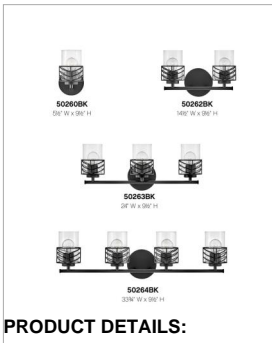

### SMALL TWO LIGHT VANITY

Della's unique chevron design casts beautiful shadows through clear glass. Transitional in style, Della is at home within a wide variety of décors - from bohemian to vintage mid-century to updated traditional. Available in a classic Black or a Lacquered Brass finish, this artistic family exudes stylish flair.

DETAILS	
FINISH:	Black
MATERIAL:	Steel
GLASS:	Clear
DIMMABLE:	No

DIMENSIONS	
WIDTH:	14.5"
HEIGHT:	9.5"
WEIGHT:	4.5lb
BACK PLATE:	6.5" Dia.
EXTENSION:	6.5"
TOP TO OUTLET:	6.5"

LIGHT SOURCE	
LIGHT SOURCE:	Socketed
WATTAGE:	2-12w Med. LED, 100w Equiv.
VOLTAGE:	120v

SHIPPING	
CARTON LENGTH:	17.3
CARTON WIDTH:	7.9
CARTON HEIGHT:	11.6
CARTON WEIGHT:	5.7

- Mounting hardware is hidden on the back plate to ensure a clean silhouette
- Fixture can be mounted either up or down
- Suitable for use in damp locations as defined by NEC and CEC. Meets United States UL Underwriters Laboratories & CSA Canadian Standards Association Product Safety Standards.
- Ideal for vintage filament bulbs (not included)
- Merging the best of traditional and modern elements with a sophisticated and streamlined look