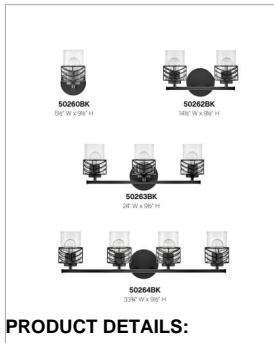

DELLA

50260BK

SMALL SINGLE LIGHT VANITY

Della's unique chevron design casts beautiful shadows through clear glass. Transitional in style, Della is at home within a wide variety of décors - from bohemian to vintage mid-century to updated traditional. Available in a classic Black or a Lacquered Brass finish, this artistic family exudes stylish flair.

DETAILS	
FINISH:	Black
MATERIAL:	Steel
GLASS:	Clear
DIMMABLE:	YES - WITH DIMMABLE LAMP (NOT INCLUDED)

DIMENSIONS	
WIDTH:	5.5"
HEIGHT:	9.5"
WEIGHT:	2.5lb
BACK PLATE:	5.25" Dia.
EXTENSION:	6.5"
TOP TO OUTLET:	6.5"

LIGHT SOURCE	
LIGHT SOURCE:	Socketed
WATTAGE:	1-12w Med. LED, 100w Equiv.
VOLTAGE:	120v

SHIPPING	
CARTON LENGTH:	7.9
CARTON WIDTH:	7.9
CARTON HEIGHT:	12.4
CARTON WEIGHT:	3.3

PRODUCT DETAILS:

- Fixture can be mounted either up or down
- Suitable for use in damp locations as defined by NEC and CEC. Meets United States UL Underwriters Laboratories & CSA Canadian Standards Association Product Safety Standards.
- Merging the best of traditional and modern elements with a sophisticated and streamlined look
- Ideal for vintage filament bulbs (not included)
- Mounting hardware is hidden on the back plate to ensure a clean silhouette