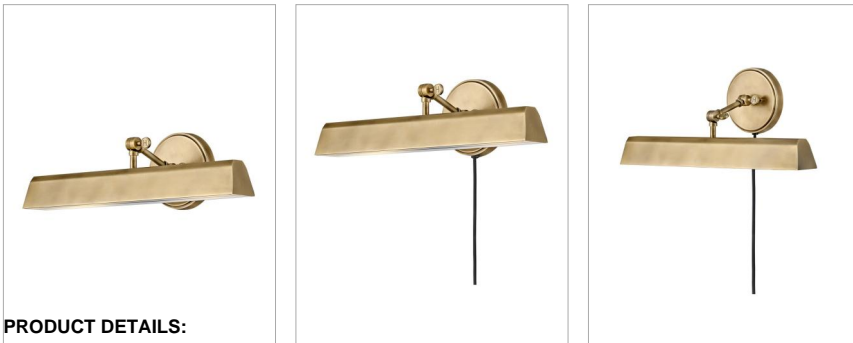

ARTI

47094HB

MEDIUM ADJUSTABLE ACCENT LIGHT

The perfect fixture for any space, Arti embodies simple elegance with its functional, streamlined design. Offering a robust lineup of fixture silhouettes, every aspect of the Arti family is adorned with practical features for a seamless integration into any room.

DETAILS	
FINISH:	Heritage Brass
MATERIAL:	Steel
DIMMABLE:	YES, WITH DIMMABLE LAMP (NOT INCLUDED)

DIMENSIONS	
WIDTH:	20"
HEIGHT:	6"
WEIGHT:	4.4lb
BACK PLATE:	6" Dia.
EXTENSION:	7.3"
TOP TO OUTLET:	3"

LIGHT SOURCE	
LIGHT SOURCE:	Socketed
WATTAGE:	2-8w Med. LED, 60w Equiv.
VOLTAGE:	120v

SHIPPING	
CARTON LENGTH:	22.4
CARTON WIDTH:	10
CARTON HEIGHT:	8.5
CARTON WEIGHT:	6.2

PRODUCT DETAILS:

- Suitable for use in dry (indoor) locations as defined by NEC and CEC. Meets United States UL Underwriters Laboratories & CSA Canadian Standards Association Product Safety Standards.
- Can be hard wired or mounted with included plug-in cord
- Fully adjustable up or down
- Optional cord cover available, 6938HB
- Merging the best of traditional and modern elements with a sophisticated and streamlined look
- All dimensions listed are as shown
- Cord features an on/off switch