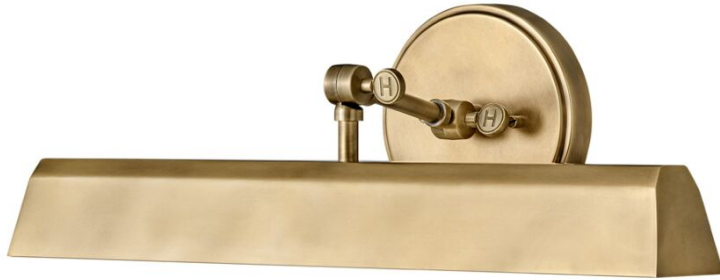

ARTI

47094HB

MEDIUM ADJUSTABLE ACCENT LIGHT

The perfect fixture for any space, Arti embodies simple elegance with its functional, streamlined design. Offering a robust lineup of fixture silhouettes, every aspect of the Arti family is adorned with practical features for a seamless integration into any room.

DETAILS	
FINISH:	Heritage Brass
MATERIAL:	Steel
DIMMABLE:	YES, WITH DIMMABLE LAMP (NOT INCLUDED)

DIMENSIONS	
WIDTH:	20"
HEIGHT:	6"
WEIGHT:	4.4lb
BACK PLATE:	6" Dia.
EXTENSION:	7.3"
TOP TO OUTLET:	3"

LIGHT SOURCE	
LIGHT SOURCE:	Socketed
WATTAGE:	2-8w Med. LED, 60w Equiv.
VOLTAGE:	120v

SHIPPING	
CARTON LENGTH:	22.4
CARTON WIDTH:	10
CARTON HEIGHT:	8.5
CARTON WEIGHT:	6.2

PRODUCT DETAILS:

- Suitable for use in dry (indoor) locations as defined by NEC and CEC. Meets United States UL Underwriters Laboratories & CSA Canadian Standards Association Product Safety Standards.
- Can be hard wired or mounted with included plug-in cord
- Fully adjustable up or down
- Optional cord cover available, 6938HB
- Merging the best of traditional and modern elements with a sophisticated and streamlined look
- All dimensions listed are as shown
- Cord features an on/off switch