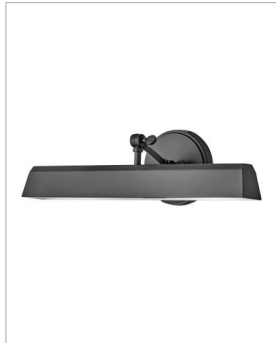

ARTI

47094BK

MEDIUM ADJUSTABLE ACCENT LIGHT

The perfect fixture for any space, Arti embodies simple elegance with its functional, streamlined design. Offering a robust lineup of fixture silhouettes, every aspect of the Arti family is adorned with practical features for a seamless integration into any room.

DETAILS	
FINISH:	Black
MATERIAL:	Steel
DIMMABLE:	YES, WITH DIMMABLE LAMP (NOT INCLUDED)

DIMENSIONS	
WIDTH:	20"
HEIGHT:	6"
WEIGHT:	4.4lb
BACK PLATE:	6" Dia.
EXTENSION:	7.3"
TOP TO OUTLET:	3"

LIGHT SOURCE	
LIGHT SOURCE:	Socketed
WATTAGE:	2-8w Med. LED, 60w Equiv.
VOLTAGE:	120v

SHIPPING	
CARTON LENGTH:	22.4
CARTON WIDTH:	10
CARTON HEIGHT:	8.5
CARTON WEIGHT:	6.2

PRODUCT DETAILS:

- Suitable for use in dry (indoor) locations as defined by NEC and CEC. Meets United States UL Underwriters Laboratories & CSA Canadian Standards Association Product Safety Standards.
- This fixture can be hardwired or mounted with an included 96" plug-in cord.
- Fully adjustable up or down
- Optional cord covers are available. Pack of two 12" covers – 6938 BK
- Merging the best of traditional and modern elements with a sophisticated and streamlined look
- All dimensions listed are as shown