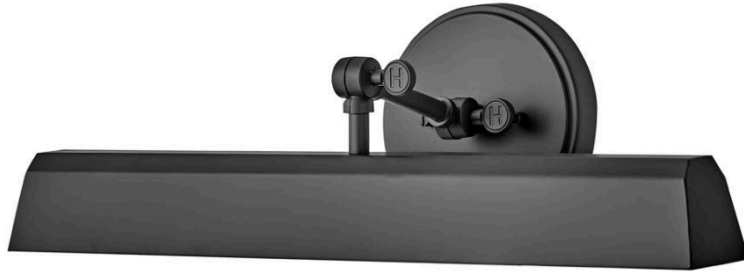

ARTI

47094BK

MEDIUM ADJUSTABLE ACCENT LIGHT

The perfect fixture for any space, Arti embodies simple elegance with its functional, streamlined design. Offering a robust lineup of fixture silhouettes, every aspect of the Arti family is adorned with practical features for a seamless integration into any room.

DETAILS	
FINISH:	Black
MATERIAL:	Steel
DIMMABLE:	YES, WITH DIMMABLE LAMP (NOT INCLUDED)

DIMENSIONS	
WIDTH:	20"
HEIGHT:	6"
WEIGHT:	4.4lb
BACK PLATE:	6" Dia.
EXTENSION:	7.3"
TOP TO OUTLET:	3"

LIGHT SOURCE	
LIGHT SOURCE:	Socketed
WATTAGE:	2-8w Med. LED, 60w Equiv.
VOLTAGE:	120v

SHIPPING	
CARTON LENGTH:	22.4
CARTON WIDTH:	10
CARTON HEIGHT:	8.5
CARTON WEIGHT:	6.2

PRODUCT DETAILS:

- Suitable for use in dry (indoor) locations as defined by NEC and CEC. Meets United States UL Underwriters Laboratories & CSA Canadian Standards Association Product Safety Standards.
- This fixture can be hardwired or mounted with an included 96" plug-in cord.
- Fully adjustable up or down
- Optional cord covers are available. Pack of two 12" covers – 6938 BK
- Merging the best of traditional and modern elements with a sophisticated and streamlined look
- All dimensions listed are as shown