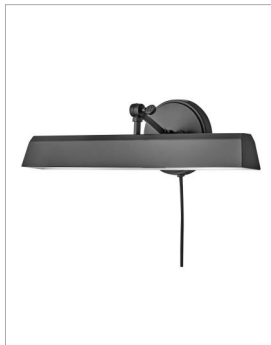

### MEDIUM ADJUSTABLE ACCENT LIGHT

The perfect fixture for any space, Arti embodies simple elegance with its functional, streamlined design. Offering a robust lineup of fixture silhouettes, every aspect of the Arti family is adorned with practical features for a seamless integration into any room.

DETAILS	
FINISH:	Black
MATERIAL:	Steel
DIMMABLE:	YES, WITH DIMMABLE LAMP (NOT INCLUDED)

DIMENSIONS	
WIDTH:	20"
HEIGHT:	6"
WEIGHT:	4.4lb
BACK PLATE:	6" Dia.
EXTENSION:	7.3"
TOP TO OUTLET:	3"

LIGHT SOURCE	
LIGHT SOURCE:	Socketed
WATTAGE:	2-8w Med. LED, 60w Equiv.
VOLTAGE:	120v

#### PRODUCT DETAILS:

- Suitable for use in dry (indoor) locations as defined by NEC and CEC. Meets United States UL Underwriters Laboratories & CSA Canadian Standards Association Product Safety Standards.
- This fixture can be hardwired or mounted with an included 96" plug-in cord.
- Fully adjustable up or down
- Optional cord covers are available. Pack of two 12" covers – 6938 BK
- Merging the best of traditional and modern elements with a sophisticated and streamlined look
- All dimensions listed are as shown