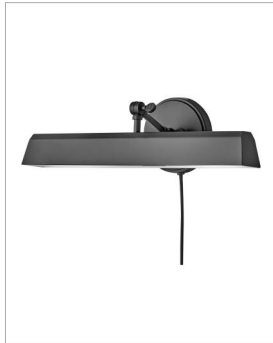

ARTI

47094BK

MEDIUM ADJUSTABLE ACCENT LIGHT

The perfect fixture for any space, Arti embodies simple elegance with its functional, streamlined design. Offering a robust lineup of fixture silhouettes, every aspect of the Arti family is adorned with practical features for a seamless integration into any room.

DETAILS	
FINISH:	Black
MATERIAL:	Steel
DIMMABLE:	YES, WITH DIMMABLE LAMP (NOT INCLUDED)

DIMENSIONS	
WIDTH:	20"
HEIGHT:	6"
WEIGHT:	4.4lb
BACK PLATE:	6" Dia.
EXTENSION:	7.3"
TOP TO OUTLET:	3"

LIGHT SOURCE	
LIGHT SOURCE:	Socketed
WATTAGE:	2-8w Med. LED, 60w Equiv.
VOLTAGE:	120v

SHIPPING	
CARTON LENGTH:	22.4
CARTON WIDTH:	10
CARTON HEIGHT:	8.5
CARTON WEIGHT:	6.2

PRODUCT DETAILS:

- Suitable for use in dry (indoor) locations as defined by NEC and CEC. Meets United States UL Underwriters Laboratories & CSA Canadian Standards Association Product Safety Standards.
- This fixture can be hardwired or mounted with an included 96" plug-in cord.
- Fully adjustable up or down
- Optional cord covers are available. Pack of two 12" covers – 6938 BK
- Merging the best of traditional and modern elements with a sophisticated and streamlined look
- All dimensions listed are as shown