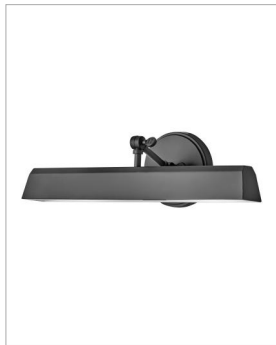

PRODUCT DETAILS:

- Suitable for use in dry (indoor) locations as defined by NEC and CEC. Meets United States UL Underwriters Laboratories & CSA Canadian Standards Association Product Safety Standards.
- This fixture can be hardwired or mounted with an included 96" plug-in cord.
- Fully adjustable up or down
- Optional cord covers are available. Pack of two 12" covers – 6938 BK
- Merging the best of traditional and modern elements with a sophisticated and streamlined look
- All dimensions listed are as shown

HINKLEY

HINKLEY
33000 Pin Oak Parkway
Avon Lake, OH 44012

PHONE: (440) 653-5500
Toll Free: 1 (800) 446-5539

hinkley.com