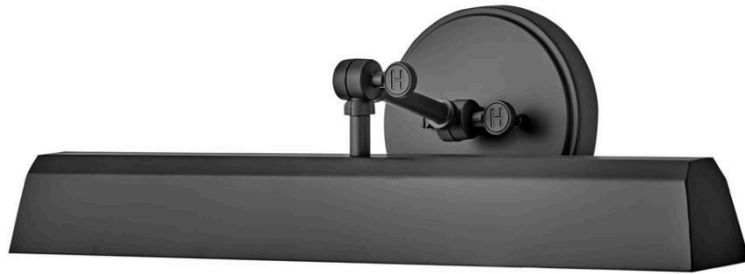

### MEDIUM ADJUSTABLE ACCENT LIGHT

The perfect fixture for any space, Arti embodies simple elegance with its functional, streamlined design. Offering a robust lineup of fixture silhouettes, every aspect of the Arti family is adorned with practical features for a seamless integration into any room.

DETAILS	
FINISH:	Black
MATERIAL:	Steel
DIMMABLE:	YES, WITH DIMMABLE LAMP (NOT INCLUDED)

DIMENSIONS	
WIDTH:	20"
HEIGHT:	6"
WEIGHT:	4.4lb
BACK PLATE:	6" Dia.
EXTENSION:	7.3"
TOP TO OUTLET:	3"

LIGHT SOURCE	
LIGHT SOURCE:	Socketed
WATTAGE:	2-8w Med. LED, 60w Equiv.
VOLTAGE:	120v