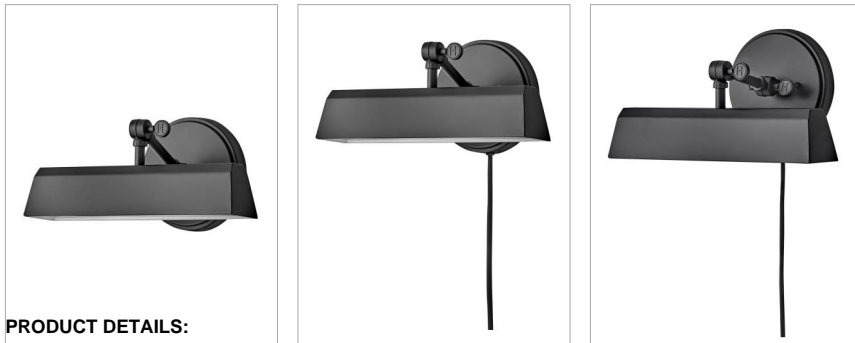

ARTI

47093BK

SMALL ADJUSTABLE ACCENT LIGHT

The perfect fixture for any space, Arti embodies simple elegance with its functional, streamlined design. Offering a robust lineup of fixture silhouettes, every aspect of the Arti family is adorned with practical features for a seamless integration into any room.

DETAILS	
FINISH:	Black
MATERIAL:	Steel
DIMMABLE:	YES, WITH DIMMABLE LAMP (NOT INCLUDED)

DIMENSIONS	
WIDTH:	12"
HEIGHT:	6"
WEIGHT:	3.6lb
BACK PLATE:	6" Dia.
EXTENSION:	7.3"
TOP TO OUTLET:	3"

LIGHT SOURCE	
LIGHT SOURCE:	Socketed
WATTAGE:	1-10w Med. LED, 60w Equiv.
VOLTAGE:	120v

SHIPPING	
CARTON LENGTH:	14.5
CARTON WIDTH:	9.8
CARTON HEIGHT:	8.5
CARTON WEIGHT:	5.1

PRODUCT DETAILS:

- Suitable for use in dry (indoor) locations as defined by NEC and CEC. Meets United States UL Underwriters Laboratories & CSA Canadian Standards Association Product Safety Standards.
- This fixture can be hardwired or mounted with an included 96" plug-in cord.
- Fully adjustable up or down
- Optional cord covers are available. Pack of two 12" covers – 6938 BK
- Merging the best of traditional and modern elements with a sophisticated and streamlined look
- All dimensions listed are as shown