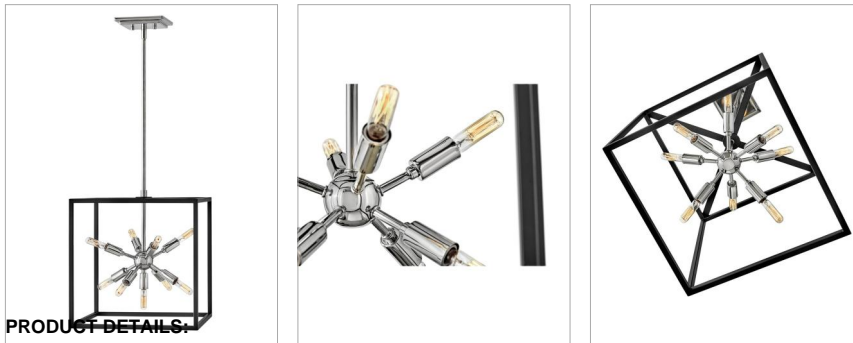

## AROS

46317BLK-PN

MEDIUM PENDANT

The striking Aros pendant showcases a provocative mid-century modern starburst cluster in a luxurious Warm Brass or Polished Nickel framed by an articulating, angular cage in prominent Black. For added drama, the sophisticated pendants dazzle with dimension to fill unique spaces or higher ceilings. Aros is part of the Lisa McDennon Collection.

DETAILS	
FINISH:	Black
MATERIAL:	Steel
SLOPE DEGREE:	90
DIMMABLE:	YES, WITH DIMMABLE LAMP (NOT INCLUDED)

DIMENSIONS	
WIDTH:	15"
HEIGHT:	16"
WEIGHT:	8lb

LIGHT SOURCE	
LIGHT SOURCE:	Socketed
WATTAGE:	9-5w Cand. LED, 60w Equiv.
VOLTAGE:	120v

MOUNTING	
CANOPY:	6" Sq.
LEAD WIRE:	1 X 120"
MAX HEIGHT:	48.3

SHIPPING	
CARTON LENGTH:	18.3
CARTON WIDTH:	18.3
CARTON HEIGHT:	19
CARTON WEIGHT:	11.3

PRODUCT DETAILS:

- This item may be hung on a sloped ceiling
- This fixture includes multiple down stems in various lengths to customize the installation height of the fixture, including one 6" stem and two 12" stems
- Suitable for use in dry (indoor) locations as defined by NEC and CEC. Meets United States UL Underwriters Laboratories & CSA Canadian Standards Association Product Safety Standards.
- Shown with T-style bulbs (not included)
- The Lisa McDennon Collection offers a striking mix of edgy, sculptural silhouettes that incorporate modern, organic elements and luxe materials, brought to life by her innovative and original point of view.
- Distinctive mid-century modern elements merge with sleek and timeless forms for a vintage vibe with modern flair