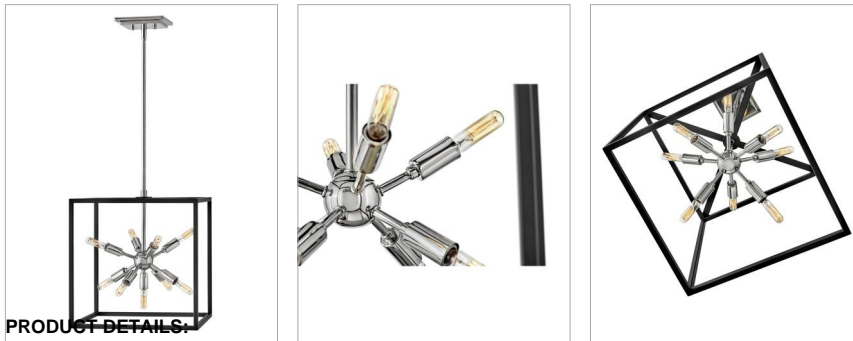

lisa mcdennon
COLLECTION

AROS

46317BLK-PN

MEDIUM PENDANT

The striking Aros pendant showcases a provocative mid-century modern starburst cluster in a luxurious Warm Brass or Polished Nickel framed by an articulating, angular cage in prominent Black. For added drama, the sophisticated pendants dazzle with dimension to fill unique spaces or higher ceilings. Aros is part of the Lisa McDennon Collection.

| DETAILS | |
|---------------|---|
| FINISH: | Black |
| MATERIAL: | Steel |
| SLOPE DEGREE: | 90 |
| DIMMABLE: | YES - WITH DIMMABLE LAMP (NOT INCLUDED) |

| DIMENSIONS | |
|------------|-----|
| WIDTH: | 15" |
| HEIGHT: | 16" |
| WEIGHT: | 8lb |

| LIGHT SOURCE | |
|---------------|----------------------------|
| LIGHT SOURCE: | Socketed |
| WATTAGE: | 9-5w Cand. LED, 60w Equiv. |
| VOLTAGE: | 120v |

| MOUNTING | |
|-------------|----------|
| CANOPY: | 6" Sq. |
| LEAD WIRE: | 1 X 120" |
| MAX HEIGHT: | 48.3 |

| SHIPPING | |
|----------------|------|
| CARTON LENGTH: | 18.3 |
| CARTON WIDTH: | 18.3 |
| CARTON HEIGHT: | 19 |
| CARTON WEIGHT: | 11.3 |

PRODUCT DETAILS:

- Suitable for use in dry (indoor) locations as defined by NEC and CEC. Meets United States UL Underwriters Laboratories & CSA Canadian Standards Association Product Safety Standards.
- This fixture includes multiple down stems in various lengths to customize the installation height of the fixture, including one 6" stem and two 12" stems
- Distinctive mid-century modern elements merge with sleek and timeless forms for a vintage vibe with modern flair
- This item may be hung on a sloped ceiling
- Shown with T-style bulbs (not included)
- The Lisa McDennon Collection offers a striking mix of edgy, sculptural silhouettes that incorporate modern, organic elements and luxe materials, brought to life by her innovative and original point of view.