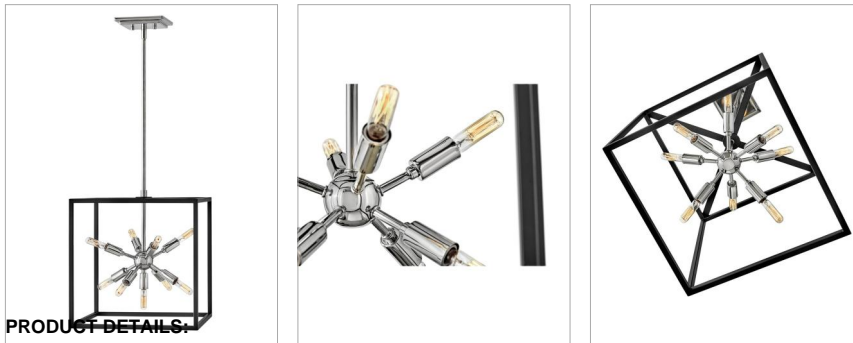

## AROS

46317BLK-PN

MEDIUM PENDANT

The striking Aros pendant showcases a provocative mid-century modern starburst cluster in a luxurious Warm Brass or Polished Nickel framed by an articulating, angular cage in prominent Black. For added drama, the sophisticated pendants dazzle with dimension to fill unique spaces or higher ceilings. Aros is part of the Lisa McDennon Collection.

DETAILS	
FINISH:	Black
MATERIAL:	Steel
SLOPE DEGREE:	90
DIMMABLE:	YES, WITH DIMMABLE LAMP (NOT INCLUDED)

DIMENSIONS	
WIDTH:	15"
HEIGHT:	16"
WEIGHT:	8lb

LIGHT SOURCE	
LIGHT SOURCE:	Socketed
WATTAGE:	37907
VOLTAGE:	120v

MOUNTING	
CANOPY:	6" Sq.
LEAD WIRE:	1 X 120"
MAX HEIGHT:	48.3

SHIPPING	
CARTON LENGTH:	18.3
CARTON WIDTH:	18.3
CARTON HEIGHT:	19
CARTON WEIGHT:	11.3

PRODUCT DETAILS:

- This item may be hung on a sloped ceiling
- This fixture includes multiple down stems in various lengths to customize the installation height of the fixture, including one 6" stem and two 12" stems
- Suitable for use in dry (indoor) locations as defined by NEC and CEC. Meets United States UL Underwriters Laboratories & CSA Canadian Standards Association Product Safety Standards.
- Shown with T-style bulbs (not included)
- The Lisa McDennon Collection offers a striking mix of edgy, sculptural silhouettes that incorporate modern, organic elements and luxe materials, brought to life by her innovative and original point of view.
- Distinctive mid-century modern elements merge with sleek and timeless forms for a vintage vibe with modern flair