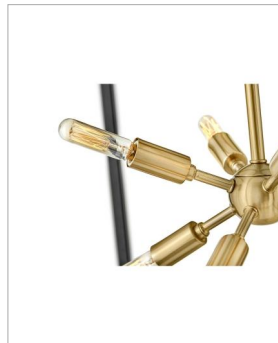

## AROS

46317BLK

MEDIUM PENDANT

The striking Aros pendant showcases a provocative mid-century modern starburst cluster in a luxurious Warm Brass or Polished Nickel framed by an articulating, angular cage in prominent Black. For added drama, the sophisticated pendants dazzle with dimension to fill unique spaces or higher ceilings. Aros is part of the Lisa McDennon Collection.

DETAILS	
FINISH:	Black
MATERIAL:	Steel
SLOPE DEGREE:	90
DIMMABLE:	YES, WITH DIMMABLE LAMP (NOT INCLUDED)

DIMENSIONS	
WIDTH:	15"
HEIGHT:	16"
WEIGHT:	8lb

LIGHT SOURCE	
LIGHT SOURCE:	Socketed
WATTAGE:	9-5w Cand. LED, 60w Equiv.
VOLTAGE:	120v

MOUNTING	
CANOPY:	6" Sq.
LEAD WIRE:	1 X 120"
MAX HEIGHT:	48.3

SHIPPING	
CARTON LENGTH:	18.3
CARTON WIDTH:	18.3
CARTON HEIGHT:	19
CARTON WEIGHT:	11.3

PRODUCT DETAILS.

- This item may be hung on a sloped ceiling
- This fixture includes multiple down stems in various lengths to customize the installation height of the fixture, including one 6" stem and two 12" stems
- Suitable for use in dry (indoor) locations as defined by NEC and CEC. Meets United States UL Underwriters Laboratories & CSA Canadian Standards Association Product Safety Standards.
- Shown with T-style bulbs (not included)
- The Lisa McDennon Collection offers a striking mix of edgy, sculptural silhouettes that incorporate modern, organic elements and luxe materials, brought to life by her innovative and original point of view.
- Distinctive mid-century modern elements merge with sleek and timeless forms for a vintage vibe with modern flair