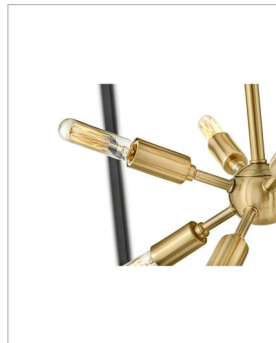

lisa mcdennon
COLLECTION

AROS

46317BLK

MEDIUM PENDANT

The striking Aros pendant showcases a provocative mid-century modern starburst cluster in a luxurious Warm Brass or Polished Nickel framed by an articulating, angular cage in prominent Black. For added drama, the sophisticated pendants dazzle with dimension to fill unique spaces or higher ceilings. Aros is part of the Lisa McDennon Collection.

DETAILS	
FINISH:	Black
MATERIAL:	Steel
SLOPE DEGREE:	90
DIMMABLE:	YES - WITH DIMMABLE LAMP (NOT INCLUDED)

DIMENSIONS	
WIDTH:	15"
HEIGHT:	16"
WEIGHT:	8lb

LIGHT SOURCE	
LIGHT SOURCE:	Socketed
WATTAGE:	9-5w Cand. LED, 60w Equiv.
VOLTAGE:	120v

MOUNTING	
CANOPY:	6" Sq.
LEAD WIRE:	1 X 120"
MAX HEIGHT:	48.3

SHIPPING	
CARTON LENGTH:	18.3
CARTON WIDTH:	18.3
CARTON HEIGHT:	19
CARTON WEIGHT:	11.3

PRODUCT DETAILS.

- Suitable for use in dry (indoor) locations as defined by NEC and CEC. Meets United States UL Underwriters Laboratories & CSA Canadian Standards Association Product Safety Standards.
- This fixture includes multiple down stems in various lengths to customize the installation height of the fixture, including one 6" stem and two 12" stems
- Distinctive mid-century modern elements merge with sleek and timeless forms for a vintage vibe with modern flair
- This item may be hung on a sloped ceiling
- Shown with T-style bulbs (not included)
- The Lisa McDennon Collection offers a striking mix of edgy, sculptural silhouettes that incorporate modern, organic elements and luxe materials, brought to life by her innovative and original point of view.