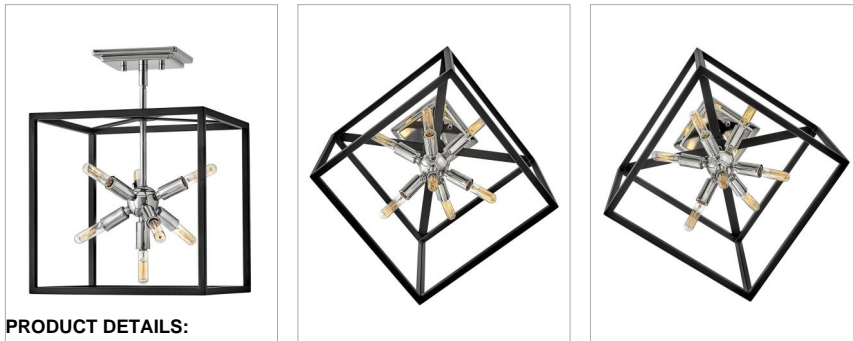

## AROS

46313BLK-PN

MEDIUM CONVERTIBLE PENDANT

The striking Aros pendant showcases a provocative mid-century modern starburst cluster in a luxurious Warm Brass or Polished Nickel framed by an articulating, angular cage in prominent Black. For added drama, the sophisticated pendants dazzle with dimension to fill unique spaces or higher ceilings. Aros is part of the Lisa McDenon Collection.

DETAILS	
FINISH:	Black
MATERIAL:	Steel
SLOPE DEGREE:	90
DIMMABLE:	YES, WITH DIMMABLE LAMP (NOT INCLUDED)

DIMENSIONS	
WIDTH:	13"
HEIGHT:	14"
WEIGHT:	6.9lb

LIGHT SOURCE	
LIGHT SOURCE:	Socketed
WATTAGE:	7-5w Cand. LED, 60w Equiv.
VOLTAGE:	120v

MOUNTING	
CANOPY:	6" Sq.
LEAD WIRE:	1 X 144"
MAX HEIGHT:	46.3

SHIPPING	
CARTON LENGTH:	15.5
CARTON WIDTH:	15.5
CARTON HEIGHT:	16.8
CARTON WEIGHT:	9.5

### PRODUCT DETAILS:

- This item may be hung on a sloped ceiling
- This fixture includes multiple down stems in various lengths to customize the installation height of the fixture, including one 6" stem and two 12" stems
- Convertible fixture can be hung as a pendant or semi-flush mount
- Suitable for use in dry (indoor) locations as defined by NEC and CEC. Meets United States UL Underwriters Laboratories & CSA Canadian Standards Association Product Safety Standards.
- Shown with T-style bulbs (not included)
- The Lisa McDenon Collection offers a striking mix of edgy, sculptural silhouettes that incorporate modern, organic elements and luxe materials, brought to life by her innovative and original point of view.
- Distinctive mid-century modern elements merge with sleek and timeless forms for a vintage vibe with modern flair