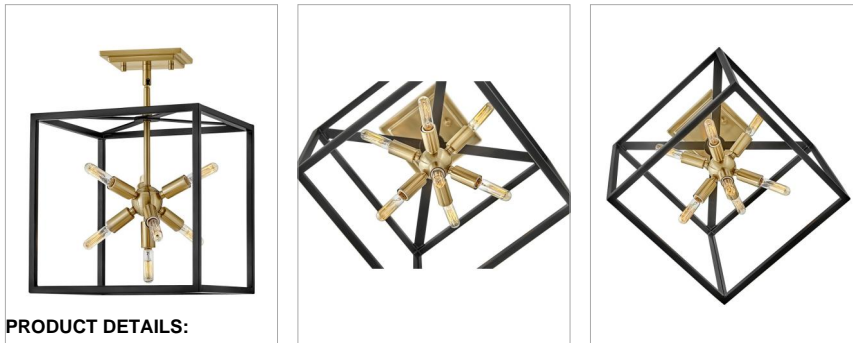

### MEDIUM CONVERTIBLE PENDANT

The striking Aros pendant showcases a provocative mid-century modern starburst cluster in a luxurious Warm Brass or Polished Nickel framed by an articulating, angular cage in prominent Black. For added drama, the sophisticated pendants dazzle with dimension to fill unique spaces or higher ceilings. Aros is part of the Lisa McDenon Collection.

DETAILS	
FINISH:	Black
MATERIAL:	Steel
SLOPE DEGREE:	90
DIMMABLE:	YES, WITH DIMMABLE LAMP (NOT INCLUDED)

DIMENSIONS	
WIDTH:	13"
HEIGHT:	14"
WEIGHT:	6.9lb

LIGHT SOURCE	
LIGHT SOURCE:	Socketed
WATTAGE:	7-5w Cand. LED, 60w Equiv.
VOLTAGE:	120v

#### PRODUCT DETAILS:

- This item may be hung on a sloped ceiling
- This fixture includes multiple down stems in various lengths to customize the installation height of the fixture, including one 6" stem and two 12" stems
- Convertible fixture can be hung as a pendant or semi-flush mount
- Suitable for use in dry (indoor) locations as defined by NEC and CEC. Meets United States UL Underwriters Laboratories & CSA Canadian Standards Association Product Safety Standards.
- Shown with T-style bulbs (not included)
- The Lisa McDenon Collection offers a striking mix of edgy, sculptural silhouettes that incorporate modern, organic elements and luxe materials, brought to life by her innovative and original point of view.
- Distinctive mid-century modern elements merge with sleek and timeless forms for a vintage vibe with modern flair