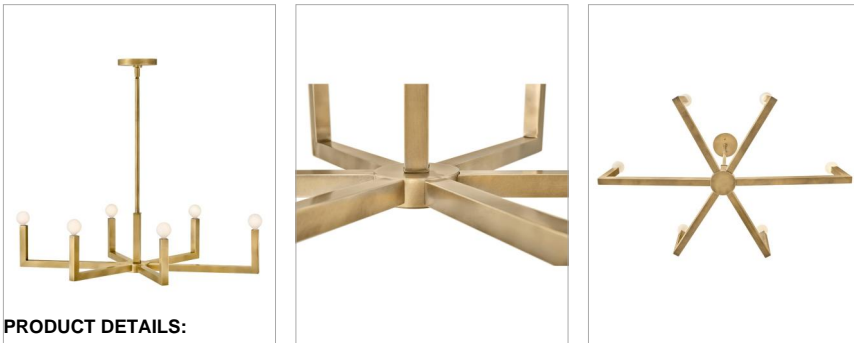

### SMALL SIX LIGHT LINEAR

The Ezra family stunningly pairs minimalist elegance with an industrial edge. The strong square arms, sharp angles, and bold silhouette add dimensional appeal, bringing interest to dining rooms, foyers, kitchens, and beyond. Pairing Ezra with a globe-style bulb nails down the transitional, mid-century modern vibe.

DETAILS	
FINISH:	Heritage Brass
MATERIAL:	Steel
SLOPE DEGREE:	90
DIMMABLE:	YES, WITH DIMMABLE LAMP (NOT INCLUDED)

DIMENSIONS	
WIDTH:	36"
HEIGHT:	9"
DEPTH:	20
WEIGHT:	8.2lb

LIGHT SOURCE	
LIGHT SOURCE:	Socketed
WATTAGE:	6-5w Cand. LED, 60w Equiv.
VOLTAGE:	120v

#### PRODUCT DETAILS:

- This item may be hung on a sloped ceiling
- This fixture includes multiple down stems in various lengths to customize the installation height of the fixture, including one 6" stem and two 12" stems
- Suitable for use in dry (indoor) locations as defined by NEC and CEC. Meets United States UL Underwriters Laboratories & CSA Canadian Standards Association Product Safety Standards.
- Bold silhouette with dramatic details creates a modern statement
- Shown with G16.5 bulbs (not included)