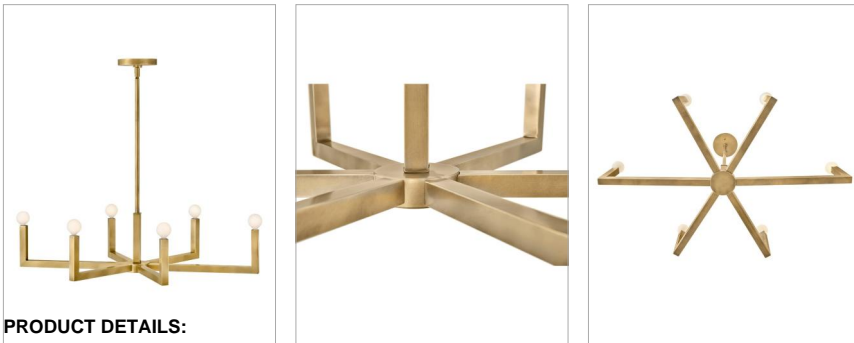

EZRA

45048HB

SIX LIGHT LINEAR

The Ezra family stunningly pairs minimalist elegance with industrial edge. Strong square arms set at 45° angles intersect to create a rounded chandelier and oval linear chandelier design in Black Oxide and Heritage Brass finishes.

DETAILS	
FINISH:	Heritage Brass
MATERIAL:	Steel
SLOPE DEGREE:	90

DIMENSIONS	
WIDTH:	36"
HEIGHT:	9"
DEPTH:	20
WEIGHT:	8.2lb

LIGHT SOURCE	
LIGHT SOURCE:	LED Lamp
WATTAGE:	6-5w Cand. LED, 60w Equiv.
VOLTAGE:	120v

MOUNTING	
CANOPY:	5.5" Dia.
LEAD WIRE:	1 X 120"
MAX HEIGHT:	41.8

SHIPPING	
CARTON LENGTH:	37.6
CARTON WIDTH:	21.7
CARTON HEIGHT:	8.7
CARTON WEIGHT:	11.4

PRODUCT DETAILS:

- This stem hung fixture may be hung on a sloped ceiling
- This fixture includes multiple down stems in various lengths to customize the installation height of the fixture, including one 6" stem and two 12" stems.
- Suitable for use in dry (indoor) locations as defined by NEC and CEC. Meets United States UL Underwriters Laboratories & CSA Canadian Standards Association Product Safety Standards
- Bold silhouette with dramatic details creates a modern statement
- Classic gleaming light brass finish
- Shown with G16.5 bulbs (not included)