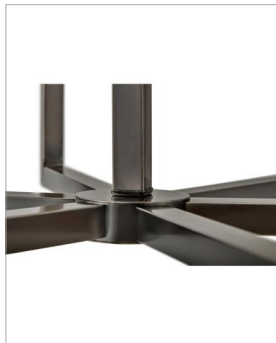

### MEDIUM SINGLE TIER CHANDELIER

The Ezra family stunningly pairs minimalist elegance with an industrial edge. The strong square arms, sharp angles, and bold silhouette add dimensional appeal, bringing interest to dining rooms, foyers, kitchens, and beyond. Pairing Ezra with a globe-style bulb nails down the transitional, mid-century modern vibe.

DETAILS	
FINISH:	Black Oxide
MATERIAL:	Steel
SLOPE DEGREE:	90
DIMMABLE:	YES, WITH DIMMABLE LAMP (NOT INCLUDED)

DIMENSIONS	
WIDTH:	27"
HEIGHT:	9"
WEIGHT:	7.7lb

LIGHT SOURCE	
LIGHT SOURCE:	Socketed
WATTAGE:	6-5w Cand. LED, 60w Equiv.
VOLTAGE:	120v

MOUNTING	
CANOPY:	5.5" Dia.
LEAD WIRE:	1 X 120"
MAX HEIGHT:	41.8

SHIPPING	
CARTON LENGTH:	28.4
CARTON WIDTH:	25.6
CARTON HEIGHT:	3.4
CARTON WEIGHT:	10.8

PRODUCT DETAILS:

- This item may be hung on a sloped ceiling
- This fixture includes multiple down stems in various lengths to customize the installation height of the fixture, including one 6" stem and two 12" stems
- Suitable for use in dry (indoor) locations as defined by NEC and CEC. Meets United States UL Underwriters Laboratories & CSA Canadian Standards Association Product Safety Standards.
- Bold silhouette with dramatic details creates a modern statement
- Shown with G16.5 bulbs (not included)