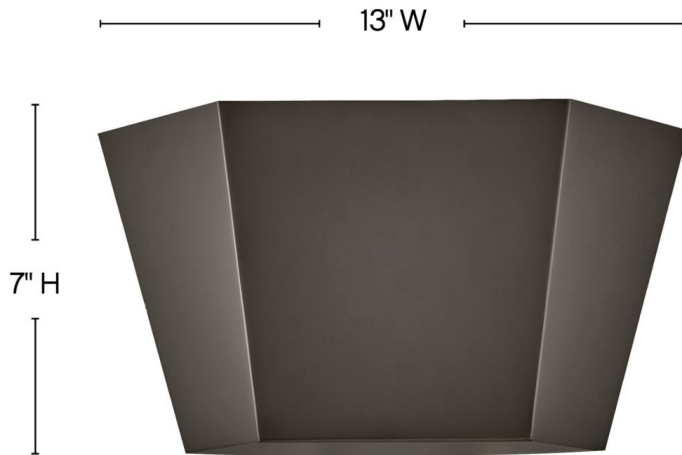

### SMALL TWO LIGHT SCONCE

Vin adds a dash of Art Deco influence and inspiration to its surroundings. This transitional sconce features a minimalist but impactful profile which casts light up the wall and can be hung either up or down.

DETAILS	
FINISH:	Black Oxide
MATERIAL:	Steel
GLASS:	Etched
DIMMABLE:	YES - CL TYPE DIMMER (SSL7A)

DIMENSIONS	
WIDTH:	13"
HEIGHT:	7"
WEIGHT:	1.5lb
BACK PLATE:	8"W X 5.75"H
EXTENSION:	4"
TOP TO OUTLET:	3.25"

SHIPPING	
CARTON LENGTH:	15.5
CARTON WIDTH:	12
CARTON HEIGHT:	7.3
CARTON WEIGHT:	2.2

- Fixture can be mounted either up or down
- Suitable for use in dry (indoor) locations as defined by NEC and CEC. Meets United States UL Underwriters Laboratories & CSA Canadian Standards Association Product Safety Standards.
- ADA compliant
- Meets California Energy Commission Title regulations/JA8 when using the included LED bulb
- LED Bulbs carry a 3-year limited warranty
- Merging the best of traditional and modern elements with a sophisticated and streamlined look