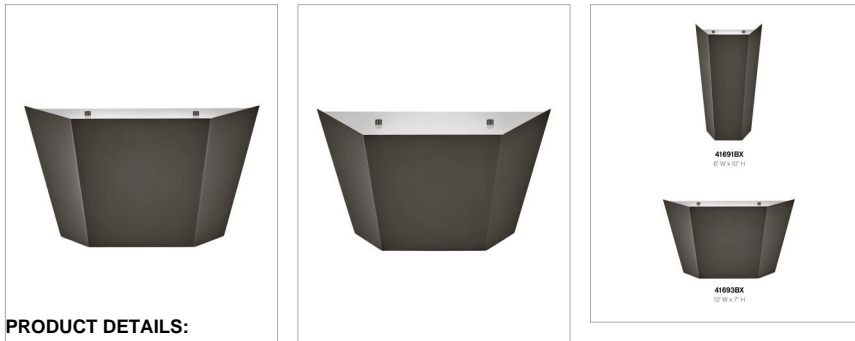

### SMALL TWO LIGHT SCONCE

Vin adds a dash of Art Deco influence and inspiration to its surroundings. This transitional sconce features a minimalist but impactful profile which casts light up the wall and can be hung either up or down.

DETAILS	
FINISH:	Black Oxide
MATERIAL:	Steel
GLASS:	Etched
DIMMABLE:	YES - CL TYPE DIMMER (SSL7A)

DIMENSIONS	
WIDTH:	13"
HEIGHT:	7"
WEIGHT:	1.5lb
BACK PLATE:	8"W X 5.75"H
EXTENSION:	4"
TOP TO OUTLET:	3.25"

SHIPPING	
CARTON LENGTH:	15.5
CARTON WIDTH:	12
CARTON HEIGHT:	7.3
CARTON WEIGHT:	2.2

- Fixture can be mounted either up or down
- Suitable for use in dry (indoor) locations as defined by NEC and CEC. Meets United States UL Underwriters Laboratories & CSA Canadian Standards Association Product Safety Standards.
- ADA compliant
- Meets California Energy Commission Title regulations/JA8 when using the included LED bulb
- LED Bulbs carry a 3-year limited warranty
- Merging the best of traditional and modern elements with a sophisticated and streamlined look