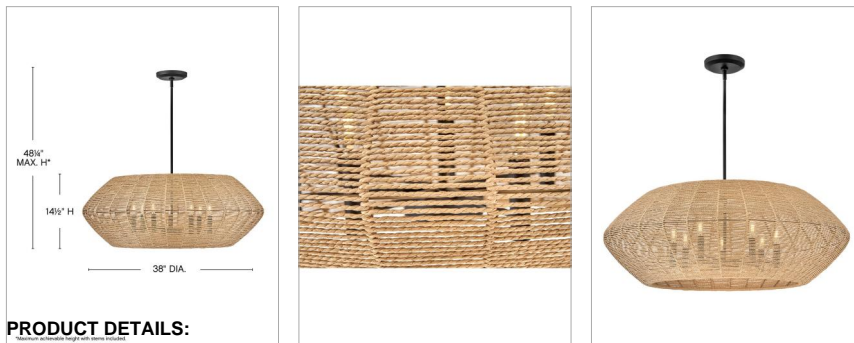

lisa mcdennon
COLLECTION

Mounted as a convertible flush-mount.

LUCA

40385BLK-CML

LARGE CONVERTIBLE DRUM CHANDELIER

Luca's coastal vibe is permeated with a slightly exotic edge. The bold pendant showcases a robust, woven drum shade, and a full finished cluster for plenty of functional light offered in a variety of finish options. Luca is part of the Lisa McDennon Collection.

DETAILS	
FINISH:	Black
MATERIAL:	Steel
SHADE:	Camel
SLOPE DEGREE:	90
DIMMABLE:	YES - WITH DIMMABLE LAMP (NOT INCLUDED)

DIMENSIONS	
WIDTH:	38"
HEIGHT:	14.5"
WEIGHT:	5.5lb

LIGHT SOURCE	
LIGHT SOURCE:	Socketed
WATTAGE:	7-5w Cand. LED, 60w Equiv.
VOLTAGE:	120v

MOUNTING	
CANOPY:	6.5" Dia.
LEAD WIRE:	1 X 120"
MAX HEIGHT:	48.3

SHIPPING	
CARTON LENGTH:	41
CARTON WIDTH:	15
CARTON HEIGHT:	41
CARTON WEIGHT:	20

PRODUCT DETAILS:

- Suitable for use in dry (indoor) locations as defined by NEC and CEC. Meets United States UL Underwriters Laboratories & CSA Canadian Standards Association Product Safety Standards.
- This fixture includes multiple down stems in various lengths to customize the installation height of the fixture, including one 6" stem and two 12" stems
- This item may be hung on a sloped ceiling
- Eclectic style that mixes unconventional elements. Unique and sophisticated designs that feel modern and vintage at the same time.
- Convertible fixture can be hung as a pendant or semi-flush mount
- The Lisa McDennon Collection offers a striking mix of edgy, sculptural silhouettes that incorporate modern, organic elements and luxe materials, brought to life by her innovative and original point of view.