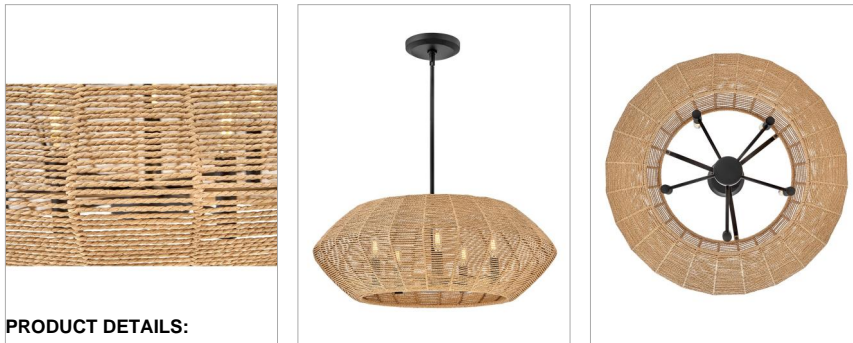

lisa mcdennon
COLLECTION

LUCA

40384BLK-CML

MEDIUM CONVERTIBLE DRUM CHANDELIER

Luca's coastal vibe is permeated with a slightly exotic edge. The bold pendant showcases a robust, woven drum shade, and a full finished cluster for plenty of functional light offered in a variety of finish options. Luca is part of the Lisa McDennon Collection.

DETAILS	
FINISH:	Black
MATERIAL:	Steel
SHADE:	Camel
SLOPE DEGREE:	90
DIMMABLE:	YES, WITH DIMMABLE LAMP (NOT INCLUDED)

DIMENSIONS	
WIDTH:	28"
HEIGHT:	11"
WEIGHT:	9lb

LIGHT SOURCE	
LIGHT SOURCE:	Socketed
WATTAGE:	5-5w Cand. LED, 60w Equiv.
VOLTAGE:	120v

MOUNTING	
CANOPY:	6.5" Dia.
LEAD WIRE:	1 X 120"
MAX HEIGHT:	43.3

SHIPPING	
CARTON LENGTH:	30.7
CARTON WIDTH:	14.2
CARTON HEIGHT:	30.7
CARTON WEIGHT:	15.4

PRODUCT DETAILS:

- This item may be hung on a sloped ceiling
- This fixture includes multiple down stems in various lengths to customize the installation height of the fixture, including one 6" stem and two 12" stems
- Convertible fixture can be hung as a pendant or semi-flush mount
- Suitable for use in dry (indoor) locations as defined by NEC and CEC. Meets United States UL Underwriters Laboratories & CSA Canadian Standards Association Product Safety Standards.
- The Lisa McDennon Collection offers a striking mix of edgy, sculptural silhouettes that incorporate modern, organic elements and luxe materials, brought to life by her innovative and original point of view.
- Eclectic style that mixes unconventional elements. Unique and sophisticated designs that feel modern and vintage at the same time.