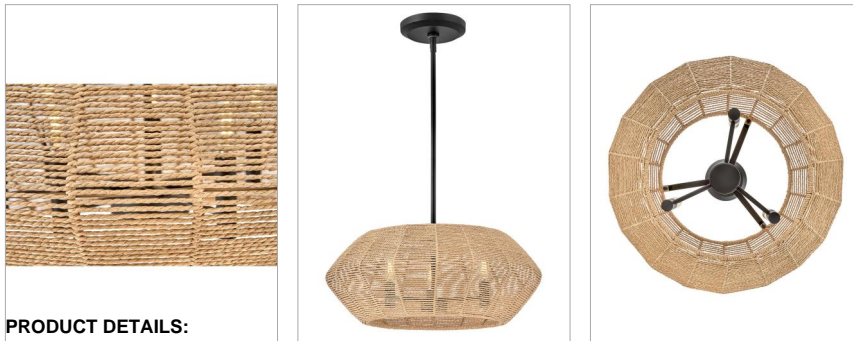

lisa mcdennon
COLLECTION

LUCA

40383BLK-CML

SMALL CONVERTIBLE DRUM

Luca's coastal vibe is permeated with a slightly exotic edge. The bold pendant showcases a robust, woven drum shade, and a full finished cluster for plenty of functional light offered in a variety of finish options. Luca is part of the Lisa McDennon Collection.

DETAILS	
FINISH:	Black
MATERIAL:	Steel
SHADE:	Camel
SLOPE DEGREE:	90
DIMMABLE:	YES, WITH DIMMABLE LAMP (NOT INCLUDED)

DIMENSIONS	
WIDTH:	21.3"
HEIGHT:	8.5"
WEIGHT:	5.5lb

LIGHT SOURCE	
LIGHT SOURCE:	Socketed
WATTAGE:	3-5w Cand. LED, 60w Equiv.
VOLTAGE:	120v

MOUNTING	
CANOPY:	6.5" Dia.
LEAD WIRE:	1 X 120"
MAX HEIGHT:	45.8

SHIPPING	
CARTON LENGTH:	23.6
CARTON WIDTH:	23.6
CARTON HEIGHT:	11
CARTON WEIGHT:	9.4

PRODUCT DETAILS:

- This item may be hung on a sloped ceiling
- This fixture includes multiple down stems in various lengths to customize the installation height, including one 4" stem, one 6" stem and one 12" stem
- Convertible fixture can be hung as a pendant or semi-flush mount
- Suitable for use in dry (indoor) locations as defined by NEC and CEC. Meets United States UL Underwriters Laboratories & CSA Canadian Standards Association Product Safety Standards.
- The Lisa McDennon Collection offers a striking mix of edgy, sculptural silhouettes that incorporate modern, organic elements and luxe materials, brought to life by her innovative and original point of view.
- Eclectic style that mixes unconventional elements. Unique and sophisticated designs that feel modern and vintage at the same time.