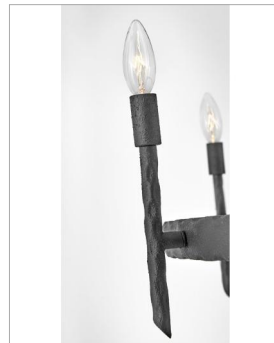

### LARGE SINGLE TIER CHANDELIER

Tress approaches style from different angles. Using a natural look to add an organic feel to any décor, these fixtures incorporate hammered metal rods with a unique, eye-catching texture. The simplicity in design paired with clean lines bring refined sense of contentment to any space.

DETAILS	
FINISH:	Forged Iron
MATERIAL:	Steel
SLOPE DEGREE:	90
DIMMABLE:	YES, WITH DIMMABLE LAMP (NOT INCLUDED)

DIMENSIONS	
WIDTH:	36.3"
HEIGHT:	26"
WEIGHT:	9.7lb

LIGHT SOURCE	
LIGHT SOURCE:	Socketed
WATTAGE:	37886
VOLTAGE:	120v

MOUNTING	
CANOPY:	6.5" Dia.
LEAD WIRE:	1 X 120"
MAX HEIGHT:	58.8

SHIPPING	
CARTON LENGTH:	40.5
CARTON WIDTH:	40.5
CARTON HEIGHT:	6
CARTON WEIGHT:	23.1

PRODUCT DETAILS:

- This item may be hung on a sloped ceiling
- This fixture includes multiple down stems in various lengths to customize the installation height of the fixture, including one 6" stem and two 12" stems
- Suitable for use in dry (indoor) locations as defined by NEC and CEC. Meets United States UL Underwriters Laboratories & CSA Canadian Standards Association Product Safety Standards.
- Merging the best of traditional and modern elements with a sophisticated and streamlined look