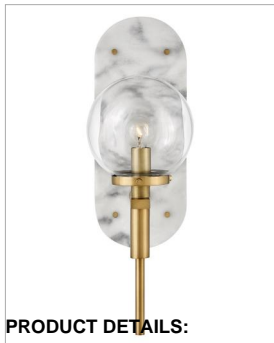

lisa mcdennon
COLLECTION

GILDA

34590HB

MEDIUM SINGLE LIGHT SCONCE

An alluring profile that blends a vintage and modern aesthetic, Gilda is the best of both worlds. This show-stopping sconce showcases a large clear glass globe atop a brass stem with contrasting rivets on a luxurious Black Marble or Faux Alabaster backplate. Gilda features a concealed on/off switch and removable cord and can be hardwired or plugged in.

| DETAILS | |
|-----------|---|
| FINISH: | Heritage Brass |
| MATERIAL: | Steel |
| GLASS: | Clear |
| DIMMABLE: | YES - WITH DIMMABLE LAMP (NOT INCLUDED) |

| DIMENSIONS | |
|----------------|--------------|
| WIDTH: | 5.5" |
| HEIGHT: | 16.3" |
| WEIGHT: | 1.8lb |
| BACK PLATE: | 4.5"W X 12"H |
| EXTENSION: | 8" |
| TOP TO OUTLET: | 6.2500" |

| LIGHT SOURCE | |
|---------------|----------------------------|
| LIGHT SOURCE: | Socketed |
| WATTAGE: | 1-5w Cand. LED, 60w Equiv. |
| VOLTAGE: | 120v |

| SHIPPING | |
|----------------|------|
| CARTON LENGTH: | 16 |
| CARTON WIDTH: | 11.3 |
| CARTON HEIGHT: | 8.3 |
| CARTON WEIGHT: | 2.9 |

PRODUCT DETAILS:

- Suitable for use in dry (indoor) locations as defined by NEC and CEC. Meets United States UL Underwriters Laboratories & CSA Canadian Standards Association Product Safety Standards.
- Features On/Off switch
- Merging the best of traditional and modern elements with a sophisticated and streamlined look
- Mounting hardware is hidden on the back plate to ensure a clean silhouette
- Optional cord cover available, 6938HB
- Shown with G16.5 bulbs (not included)
- Can be hard wired or mounted with included plug-in cord
- The Lisa McDennon Collection offers a striking mix of edgy, sculptural silhouettes that incorporate modern, organic elements and luxe materials, brought to life by her innovative and original point of view.