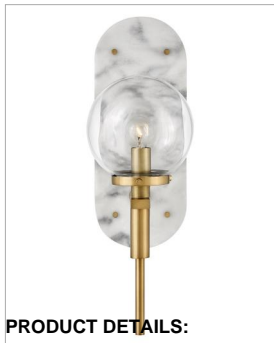

lisa mcDennon
COLLECTION

GILDA

34590HB

MEDIUM SINGLE LIGHT SCONCE

An alluring profile that blends a vintage and modern aesthetic, Gilda is the best of both worlds. This show-stopping sconce showcases a large clear glass globe atop a brass stem with contrasting rivets on a luxurious Black Marble or Faux Alabaster backplate. Gilda features a concealed on/off switch and removable cord and can be hardwired or plugged in.

DETAILS	
FINISH:	Heritage Brass
MATERIAL:	Steel
GLASS:	Clear
DIMMABLE:	YES, WITH DIMMABLE LAMP (NOT INCLUDED)

DIMENSIONS	
WIDTH:	5.5"
HEIGHT:	16.3"
WEIGHT:	1.8lb
BACK PLATE:	4.5"W X 12"H
EXTENSION:	8"
TOP TO OUTLET:	6.25"

LIGHT SOURCE	
LIGHT SOURCE:	Socketed
WATTAGE:	1-5w Cand. LED, 60w Equiv.
VOLTAGE:	120v

SHIPPING	
CARTON LENGTH:	16
CARTON WIDTH:	11.3
CARTON HEIGHT:	8.3
CARTON WEIGHT:	2.9

PRODUCT DETAILS:

- Mounting hardware is hidden on the back plate to ensure a clean silhouette
- Suitable for use in dry (indoor) locations as defined by NEC and CEC. Meets United States UL Underwriters Laboratories & CSA Canadian Standards Association Product Safety Standards.
- Features On/Off switch
- This fixture can be hardwired or mounted with an included 96" plug-in cord.
- The Lisa McDennon Collection offers a striking mix of edgy, sculptural silhouettes that incorporate modern, organic elements and luxe materials, brought to life by her innovative and original point of view.
- Optional cord covers are available. Pack of two 12" covers – 6938 HB
- Merging the best of traditional and modern elements with a sophisticated and streamlined look
- Shown with G16.5 bulbs (not included)