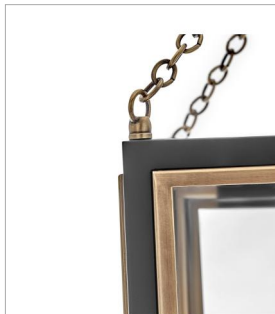

SHAW

32988BK

MEDIUM MULTI TIER PENDANT

Traditional in style, and unique in character, Shaw is distinguished by its dramatic frame and enchanting design elements. Robust clear glass panels, the rich two-tone finish combination, and a captivating fine chain detail unite to deliver dashing heritage charm.

DETAILS	
FINISH:	Black
MATERIAL:	Steel
GLASS:	Clear
SLOPE DEGREE:	90
DIMMABLE:	YES, WITH DIMMABLE LAMP (NOT INCLUDED)

DIMENSIONS	
WIDTH:	15.5"
HEIGHT:	41.3"
WEIGHT:	32.7lb

LIGHT SOURCE	
LIGHT SOURCE:	Socketed
WATTAGE:	8-5w Cand. LED, 60w Equiv.
VOLTAGE:	120v

MOUNTING	
CANOPY:	5.5" Dia.
LEAD WIRE:	1 X 120"
MAX HEIGHT:	74.3

SHIPPING	
CARTON LENGTH:	34.7
CARTON WIDTH:	18.1
CARTON HEIGHT:	21.9
CARTON WEIGHT:	45.8

PRODUCT DETAILS:

- This item may be hung on a sloped ceiling
- This fixture includes multiple down stems in various lengths to customize the installation height of the fixture, including one 6" stem and two 12" stems
- Suitable for use in dry (indoor) locations as defined by NEC and CEC. Meets United States UL Underwriters Laboratories & CSA Canadian Standards Association Product Safety Standards.
- Ideal for vintage filament bulbs (not included)
- Classic, elegant lines and timeless details enhance a traditional space