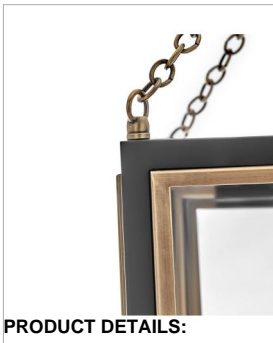

SHAW

32988BK

MEDIUM MULTI TIER PENDANT

Traditional in style, and unique in character, Shaw is distinguished by its dramatic frame and enchanting design elements. Robust clear glass panels, the rich two-tone finish combination, and a captivating fine chain detail unite to deliver dashing heritage charm.

DETAILS	
FINISH:	Black
MATERIAL:	Steel
GLASS:	Clear
SLOPE DEGREE:	90
DIMMABLE:	YES, WITH DIMMABLE LAMP (NOT INCLUDED)

DIMENSIONS	
WIDTH:	15.5"
HEIGHT:	41.3"
WEIGHT:	32.7lb

LIGHT SOURCE	
LIGHT SOURCE:	Socketed
WATTAGE:	8-5w Cand. LED, 60w Equiv.
VOLTAGE:	120v

MOUNTING	
CANOPY:	5.5" Dia.
LEAD WIRE:	1 X 120"
MAX HEIGHT:	74.3

SHIPPING	
CARTON LENGTH:	34.7
CARTON WIDTH:	18.1
CARTON HEIGHT:	21.9
CARTON WEIGHT:	45.8

PRODUCT DETAILS:

- This item may be hung on a sloped ceiling
- This fixture includes multiple down stems in various lengths to customize the installation height of the fixture, including one 6" stem and two 12" stems
- Suitable for use in dry (indoor) locations as defined by NEC and CEC. Meets United States UL Underwriters Laboratories & CSA Canadian Standards Association Product Safety Standards.
- Ideal for vintage filament bulbs (not included)
- Classic, elegant lines and timeless details enhance a traditional space