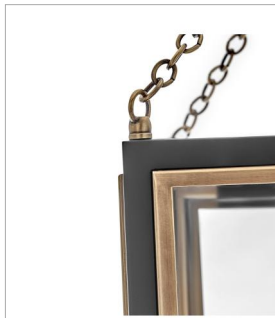

SHAW

32987BK

SMALL PENDANT

Traditional in style, and unique in character, Shaw is distinguished by its dramatic frame and enchanting design elements. Robust clear glass panels, the rich two-tone finish combination, and a captivating fine chain detail unite to deliver dashing heritage charm.

| DETAILS | |
|---------------|---|
| FINISH: | Black |
| MATERIAL: | Steel |
| GLASS: | Clear |
| SLOPE DEGREE: | 90 |
| DIMMABLE: | YES - WITH DIMMABLE LAMP (NOT INCLUDED) |

| DIMENSIONS | |
|------------|--------|
| WIDTH: | 10" |
| HEIGHT: | 22.8" |
| WEIGHT: | 11.2lb |

| SHIPPING | |
|----------------|------|
| CARTON LENGTH: | 17.5 |
| CARTON WIDTH: | 12.4 |
| CARTON HEIGHT: | 15.6 |
| CARTON WEIGHT: | 15.7 |

PRODUCT DETAILS:

- Suitable for use in dry (indoor) locations as defined by NEC and CEC. Meets United States UL Underwriters Laboratories & CSA Canadian Standards Association Product Safety Standards.
- This fixture includes multiple down stems in various lengths to customize the installation height of the fixture, including one 6" stem and two 12" stems
- Classic, elegant lines and timeless details enhance a traditional space
- This item may be hung on a sloped ceiling
- Ideal for vintage filament bulbs (not included)