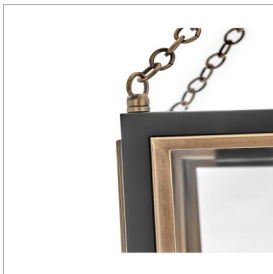

SHAW

32984BK

MEDIUM PENDANT

Traditional in style and unique in character, Shaw is a showstopper for indoor and outdoor spaces.

Distinguished by its dramatic frame and enchanting design elements, Shaw's robust, clear glass panels, rich two-tone finish, and captivating details unite to deliver dashing heritage charm.

DETAILS	
FINISH:	Black
MATERIAL:	Steel
GLASS:	Clear
SLOPE DEGREE:	90
DIMMABLE:	YES - WITH DIMMABLE LAMP (NOT INCLUDED)

DIMENSIONS	
WIDTH:	15.5"
HEIGHT:	31.5"
WEIGHT:	21.7lb

LIGHT SOURCE	
LIGHT SOURCE:	Socketed
WATTAGE:	4-5w Cand. LED, 60w Equiv.
VOLTAGE:	120v

MOUNTING	
CANOPY:	5.5" Dia.
LEAD WIRE:	1 X 120"
MAX HEIGHT:	63.5

SHIPPING	
CARTON LENGTH:	21.3
CARTON WIDTH:	18.1
CARTON HEIGHT:	21.5
CARTON WEIGHT:	30.4

PRODUCT DETAILS:

- Can be hung on a sloped ceiling
- Includes (1) 6" stem and (2) 12" stems to customize hanging height
- Dry Rated
- Classic, elegant lines and timeless details enhance a traditional space