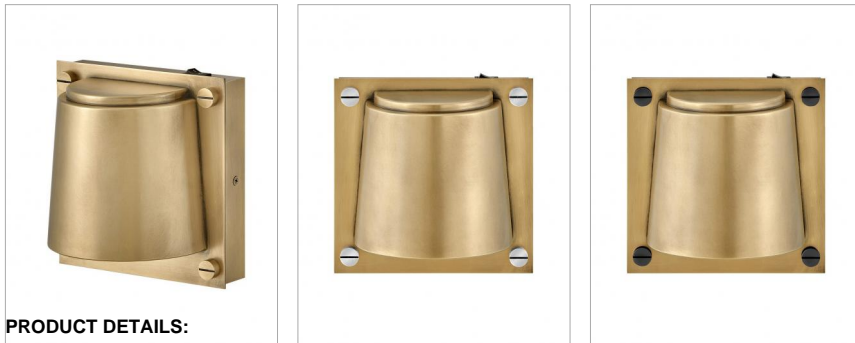

DETAILS	
FINISH:	Heritage Brass
MATERIAL:	Steel
GLASS:	Etched

DIMENSIONS	
WIDTH:	6.8"
HEIGHT:	6.8"
WEIGHT:	2.4
BACK PLATE:	6.5" Sq.
EXTENSION:	4.5
TOP TO OUTLET:	3.25

LIGHT SOURCE	
LIGHT SOURCE:	LED Lamp
LED NAME:	GU10LED-3K
WATTAGE:	1-6w GU10 LED *Included
VOLTAGE:	120v
COLOR TEMP:	3000
LUMENS:	500
CRI:	80
INCANDESCENT EQUIVALENCY:	1 x 50w
DIMMABLE:	Yes - CL Type Dimmer (SSL7A)

SHIPPING	
CARTON LENGTH:	9.1
CARTON WIDTH:	9.1
CARTON HEIGHT:	7.9
CARTON WEIGHT:	3.4