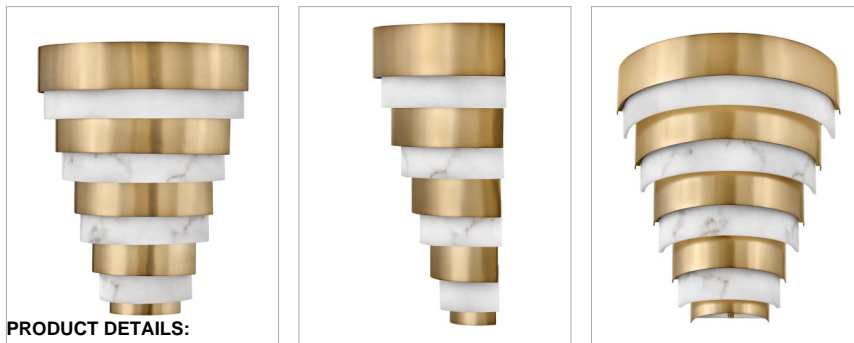

lisa mcdennon
COLLECTION

ECHELON

30180HB

MEDIUM LED SCONCE

Breathing inspiration drawn from the classic style of Art Deco, Echelon, from our Lisa McDennon Collection, is a multi-tier style in a gleaming Heritage Brass finish. Through her global travels, Lisa McDennon pulls captivating style and trends and incorporates them into her product designs.

DETAILS	
FINISH:	Heritage Brass
MATERIAL:	Steel
GLASS:	Cloudstone
DIMMABLE:	YES, CL TYPE DIMMER (SSL7A)

DIMENSIONS	
WIDTH:	12"
HEIGHT:	14"
WEIGHT:	3.7lb
BACK PLATE:	6"W X 12.5"H
EXTENSION:	6"
TOP TO OUTLET:	4.25"

LIGHT SOURCE	
LIGHT SOURCE:	Integrated LED
LED NAME:	EL2G16W7WI
VOLTAGE:	120v
COLOR TEMP:	3000
LUMENS:	1400
CRI:	95
INCANDESCENT EQUIVALENCY:	1 x 100w
DIMMABLE:	YES, CL TYPE DIMMER (SSL7A)

SHIPPING	
CARTON LENGTH:	18.5
CARTON WIDTH:	15.3
CARTON HEIGHT:	12.5
CARTON WEIGHT:	4.7

PRODUCT DETAILS:

- Suitable for use in dry (indoor) locations as defined by NEC and CEC. Meets United States UL Underwriters Laboratories & CSA Canadian Standards Association Product Safety Standards.
- LED components carry a 5-year limited warranty
- The Lisa McDennon Collection offers a striking mix of edgy, sculptural silhouettes that incorporate modern, organic elements and luxe materials, brought to life by her innovative and original point of view.
- Distinctive mid-century modern elements merge with sleek and timeless forms for a vintage vibe with modern flair