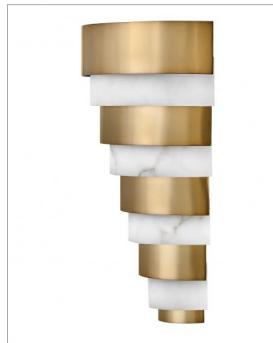

PRODUCT DETAILS:

- Suitable for use in dry (indoor) locations as defined by NEC and CEC. Meets United States UL Underwriters Laboratories & CSA Canadian Standards Association Product Safety Standards
- Meets California Energy Commission 2013 & 2016 Title regulations/JA8
- LED components carry a 5-year limited warranty
- The Lisa McDennon Collection offers a striking mix of edgy, sculptural silhouettes that incorporate modern, organic elements and luxe materials, brought to life by her innovative and original point of view.
- Distinctive mid-century modern elements merge with sleek and timeless forms for a vintage vibe with modern flair
- Classic gleaming light brass finish
- Please refer to Hinkley's Warranty for complete product warranty details; some warranty limitations may apply.

HINKLEY

HINKLEY
33000 Pin Oak Parkway
Avon Lake, OH 44012

PHONE: (440) 653-5500
Toll Free: 1 (800) 446-5539

hinkley.com