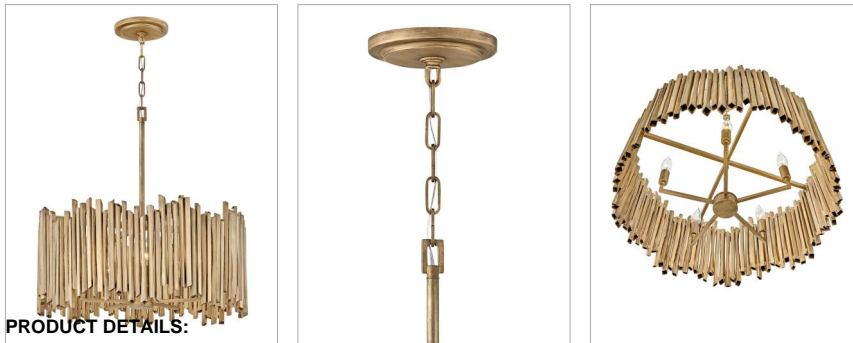

lisa mcDennon
COLLECTION

ROCA

30025BNG

MEDIUM DRUM CHANDELIER

Gleaming with both natural and glam influences, Roca makes a dramatic statement. Part of the Lisa McDennon Collection, this dazzling design stands apart with its striking sculptural silhouette. Roca radiates an edgy organic elegance with handmade, hand-painted square rods in Burnished Gold.

| DETAILS | |
|---------------|--|
| FINISH: | Burnished Gold |
| MATERIAL: | Steel |
| SLOPE DEGREE: | 90 |
| DIMMABLE: | YES, WITH DIMMABLE LAMP (NOT INCLUDED) |

| DIMENSIONS | |
|------------|--------|
| WIDTH: | 24" |
| HEIGHT: | 26" |
| WEIGHT: | 29.4lb |

| LIGHT SOURCE | |
|---------------|----------------------------|
| LIGHT SOURCE: | Socketed |
| WATTAGE: | 5-5w Cand. LED, 60w Equiv. |
| VOLTAGE: | 120v |

| MOUNTING | |
|------------|-----------|
| CANOPY: | 6.5" Dia. |
| LEAD WIRE: | 1 X 144" |

| SHIPPING | |
|----------------|------|
| CARTON LENGTH: | 27.5 |
| CARTON WIDTH: | 27.5 |
| CARTON HEIGHT: | 15.5 |
| CARTON WEIGHT: | 41.8 |

PRODUCT DETAILS:

- This item may be hung on a sloped ceiling
- Suitable for use in dry (indoor) locations as defined by NEC and CEC. Meets United States UL Underwriters Laboratories & CSA Canadian Standards Association Product Safety Standards.
- The Lisa McDennon Collection offers a striking mix of edgy, sculptural silhouettes that incorporate modern, organic elements and luxe materials, brought to life by her innovative and original point of view.
- Bold silhouette with dramatic details creates a modern statement
- Luxurious gold finish with opulent sheen