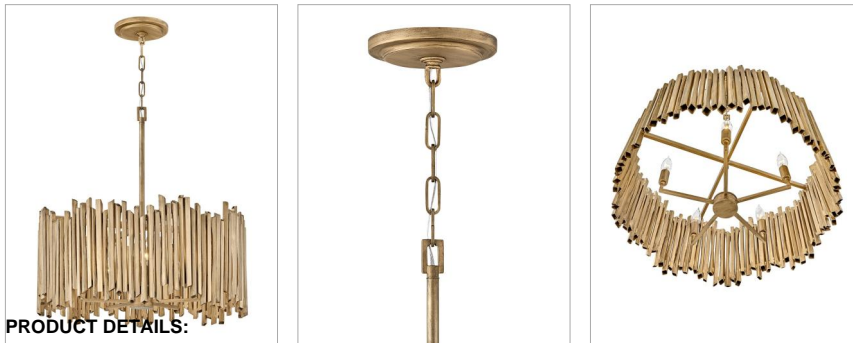

#### MEDIUM DRUM CHANDELIER

Gleaming with both natural and glam influences, Roca makes a dramatic statement. Part of the Lisa McDennon Collection, this dazzling design stands apart with its striking sculptural silhouette. Roca radiates an edgy organic elegance with handmade, hand-painted square rods in Burnished Gold.

DETAILS	
FINISH:	Burnished Gold
MATERIAL:	Steel
SLOPE DEGREE:	90
DIMMABLE:	YES, WITH DIMMABLE LAMP (NOT INCLUDED)

DIMENSIONS	
WIDTH:	24"
HEIGHT:	26"
WEIGHT:	29.4lb

LIGHT SOURCE	
LIGHT SOURCE:	Socketed
WATTAGE:	5-5w Cand. LED, 60w Equiv.
VOLTAGE:	120v

MOUNTING	
CANOPY:	6.5" Dia.
LEAD WIRE:	1 X 144"

SHIPPING	
CARTON LENGTH:	27.5
CARTON WIDTH:	27.5
CARTON HEIGHT:	15.5
CARTON WEIGHT:	41.8

PRODUCT DETAILS:

- This item may be hung on a sloped ceiling
- Suitable for use in dry (indoor) locations as defined by NEC and CEC. Meets United States UL Underwriters Laboratories & CSA Canadian Standards Association Product Safety Standards.
- The Lisa McDennon Collection offers a striking mix of edgy, sculptural silhouettes that incorporate modern, organic elements and luxe materials, brought to life by her innovative and original point of view.
- Bold silhouette with dramatic details creates a modern statement
- Luxurious gold finish with opulent sheen