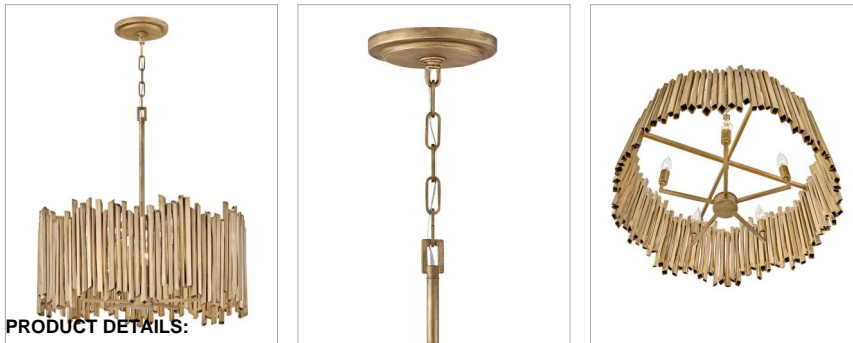

lisa mcdennon
COLLECTION

ROCA

30025BNG

MEDIUM DRUM CHANDELIER

Gleaming with both natural and glam influences, Roca makes a dramatic statement. Part of the Lisa McDennon Collection, this dazzling design stands apart with its striking sculptural silhouette. Roca radiates an edgy organic elegance with handmade, hand-painted square rods in Burnished Gold.

DETAILS	
FINISH:	Burnished Gold
MATERIAL:	Steel
SLOPE DEGREE:	90
DIMMABLE:	No

DIMENSIONS	
WIDTH:	24"
HEIGHT:	26"
WEIGHT:	29.4lb

LIGHT SOURCE	
LIGHT SOURCE:	Socketed
WATTAGE:	5-5w Cand. LED, 60w Equiv.
VOLTAGE:	120v

MOUNTING	
CANOPY:	6.5" Dia.
LEAD WIRE:	1 X 144"

SHIPPING	
CARTON LENGTH:	27.5
CARTON WIDTH:	27.5
CARTON HEIGHT:	15.5
CARTON WEIGHT:	41.8

PRODUCT DETAILS:

- This item may be hung on a sloped ceiling
- Suitable for use in dry (indoor) locations as defined by NEC and CEC. Meets United States UL Underwriters Laboratories & CSA Canadian Standards Association Product Safety Standards.
- The Lisa McDennon Collection offers a striking mix of edgy, sculptural silhouettes that incorporate modern, organic elements and luxe materials, brought to life by her innovative and original point of view.
- Bold silhouette with dramatic details creates a modern statement
- Luxurious gold finish with opulent sheen