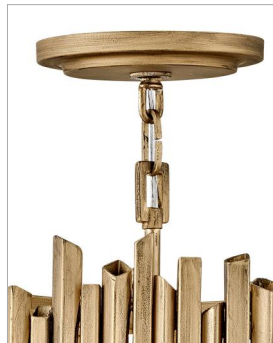

lisa mcdennon
COLLECTION

ROCA

30023BNG

MEDIUM CONVERTIBLE PENDANT

Gleaming with both natural and glam influences, Roca makes a dramatic statement. Part of the Lisa McDennon collection, this dazzling design stands apart with its striking sculptural silhouette. Roca radiates an edgy organic elegance with handmade, hand-painted square rods in Burnished Gold.

| DETAILS | |
|---------------|----------------|
| FINISH: | Burnished Gold |
| MATERIAL: | Steel |
| SLOPE DEGREE: | 90 |

| DIMENSIONS | |
|------------|--------|
| WIDTH: | 20" |
| HEIGHT: | 26" |
| WEIGHT: | 22.9lb |

| LIGHT SOURCE | |
|---------------|----------------------------|
| LIGHT SOURCE: | LED Lamp |
| WATTAGE: | 3-5w Cand. LED, 60w Equiv. |
| VOLTAGE: | 120v |

| MOUNTING | |
|------------|-----------|
| CANOPY: | 6.5" Dia. |
| LEAD WIRE: | 1 X 144" |

| SHIPPING | |
|----------------|------|
| CARTON LENGTH: | 24.5 |
| CARTON WIDTH: | 24.5 |
| CARTON HEIGHT: | 15.5 |
| CARTON WEIGHT: | 33 |

PRODUCT DETAILS:

- This chain or cable hung fixture may be installed on any sloped ceiling
- Convertible fixture mounts directly to canopy or with a fixture-specific stem or chain that is 6" or less
- Suitable for use in dry (indoor) locations as defined by NEC and CEC. Meets United States UL Underwriters Laboratories & CSA Canadian Standards Association Product Safety Standards
- The Lisa McDennon Collection offers a striking mix of edgy, sculptural silhouettes that incorporate modern, organic elements and luxe materials, brought to life by her innovative and original point of view.
- Bold silhouette with dramatic details creates a modern statement
- Luxurious gold finish with opulent sheen