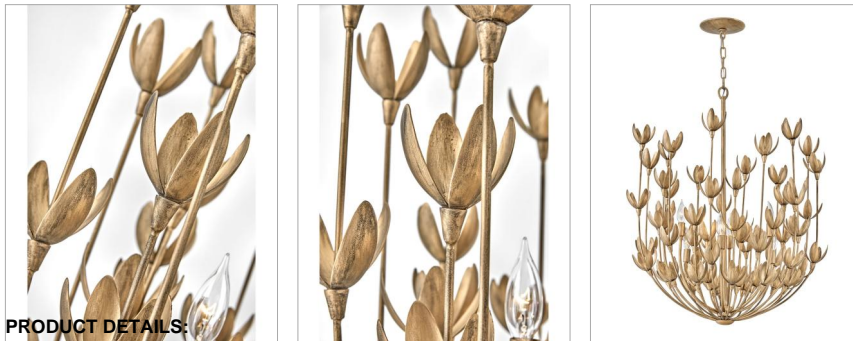

lisa mcdennon
COLLECTION

FLORA

30016BNG

MEDIUM MULTI TIER CHANDELIER

Flora is a work of art inspired by the delicate nature and beauty of florals. Blurring the line between lighting and sculpture, Flora's handmade, hand-painted blooms mesmerizingly unfold while the bulbs beautifully nestle inside.

DETAILS

FINISH:	Burnished Gold
MATERIAL:	Steel
SLOPE DEGREE:	90
DIMMABLE:	YES, WITH DIMMABLE LAMP (NOT INCLUDED)

DIMENSIONS

WIDTH:	26.3"
HEIGHT:	34.3"
WEIGHT:	27.1lb

LIGHT SOURCE

LIGHT SOURCE:	Socketed
WATTAGE:	6-5w Cand. LED, 60w Equiv.
VOLTAGE:	120v

MOUNTING

CANOPY:	6.5" Dia.
LEAD WIRE:	1 X 120"

SHIPPING

CARTON LENGTH:	31
CARTON WIDTH:	31
CARTON HEIGHT:	22
CARTON WEIGHT:	40.7

PRODUCT DETAILS:

- This item may be hung on a sloped ceiling
- Suitable for use in dry (indoor) locations as defined by NEC and CEC. Meets United States UL Underwriters Laboratories & CSA Canadian Standards Association Product Safety Standards.
- The Lisa McDenon Collection offers a striking mix of edgy, sculptural silhouettes that incorporate modern, organic elements and luxe materials, brought to life by her innovative and original point of view.
- Classic, elegant lines and timeless details enhance a traditional space
- Luxurious gold finish with opulent sheen