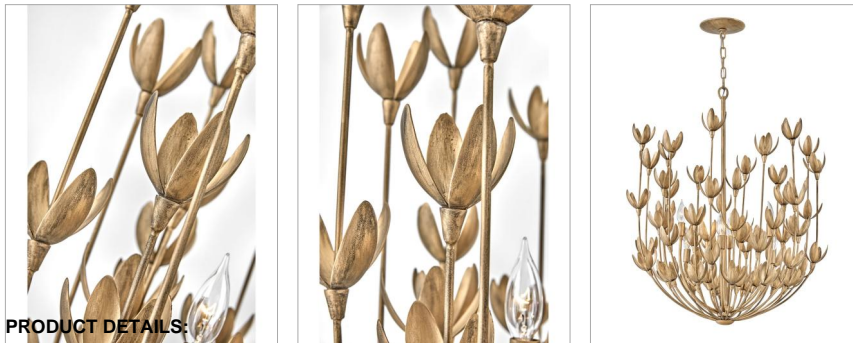

lisa mcdennon
COLLECTION

FLORA

30016BNG

MEDIUM MULTI TIER CHANDELIER

Flora is a work of art inspired by the delicate nature and beauty of florals. Blurring the line between lighting and sculpture, Flora's handmade, hand-painted blooms mesmerizingly unfold while the bulbs beautifully nestle inside.

DETAILS

| | |
|---------------|--|
| FINISH: | Burnished Gold |
| MATERIAL: | Steel |
| SLOPE DEGREE: | 90 |
| DIMMABLE: | YES, WITH DIMMABLE LAMP (NOT INCLUDED) |

DIMENSIONS

| | |
|---------|--------|
| WIDTH: | 26.3" |
| HEIGHT: | 34.3" |
| WEIGHT: | 27.1lb |

LIGHT SOURCE

| | |
|---------------|----------------------------|
| LIGHT SOURCE: | Socketed |
| WATTAGE: | 6-5w Cand. LED, 60w Equiv. |
| VOLTAGE: | 120v |

MOUNTING

| | |
|------------|-----------|
| CANOPY: | 6.5" Dia. |
| LEAD WIRE: | 1 X 120" |

SHIPPING

| | |
|----------------|------|
| CARTON LENGTH: | 31 |
| CARTON WIDTH: | 31 |
| CARTON HEIGHT: | 22 |
| CARTON WEIGHT: | 40.7 |

PRODUCT DETAILS:

- This item may be hung on a sloped ceiling
- Suitable for use in dry (indoor) locations as defined by NEC and CEC. Meets United States UL Underwriters Laboratories & CSA Canadian Standards Association Product Safety Standards.
- The Lisa McDenon Collection offers a striking mix of edgy, sculptural silhouettes that incorporate modern, organic elements and luxe materials, brought to life by her innovative and original point of view.
- Classic, elegant lines and timeless details enhance a traditional space
- Luxurious gold finish with opulent sheen