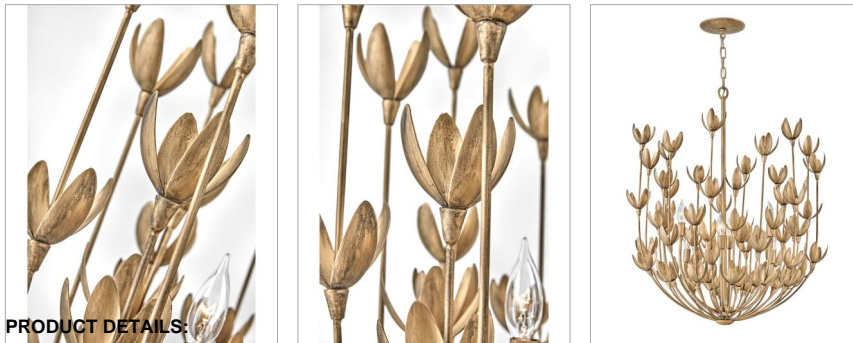

lisa mcdennon
COLLECTION

FLORA

30016BNG

MEDIUM MULTI TIER CHANDELIER

Flora is a work of art inspired by the delicate nature and beauty of florals. Blurring the line between lighting and sculpture, Flora's handmade, hand-painted blooms mesmerizingly unfold while the bulbs beautifully nestle inside.

DETAILS

FINISH:	Burnished Gold
MATERIAL:	Steel
SLOPE DEGREE:	90
DIMMABLE:	YES, WITH DIMMABLE LAMP (NOT INCLUDED)

DIMENSIONS

WIDTH:	26.3"
HEIGHT:	34.3"
WEIGHT:	27.1lb

LIGHT SOURCE

LIGHT SOURCE:	Socketed
WATTAGE:	6-5w Cand. LED, 60w Equiv.
VOLTAGE:	120v

MOUNTING

CANOPY:	6.5" Dia.
LEAD WIRE:	1 X 120"

SHIPPING

CARTON LENGTH:	31
CARTON WIDTH:	31
CARTON HEIGHT:	22
CARTON WEIGHT:	40.7

PRODUCT DETAILS:

- This item may be hung on a sloped ceiling
- Suitable for use in dry (indoor) locations as defined by NEC and CEC. Meets United States UL Underwriters Laboratories & CSA Canadian Standards Association Product Safety Standards.
- The Lisa McDenon Collection offers a striking mix of edgy, sculptural silhouettes that incorporate modern, organic elements and luxe materials, brought to life by her innovative and original point of view.
- Classic, elegant lines and timeless details enhance a traditional space
- Luxurious gold finish with opulent sheen