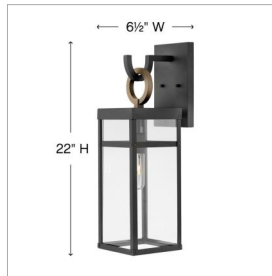

PORTER

2804BK-LL

MEDIUM WALL MOUNT LANTERN

A fusion of chic styles makes Porter a design standout. Merging Modern Farmhouse, Industrial and Arts and Crafts elements, the fine rivet details and a sturdy hanger loop create a stunning and distinctive statement.

DETAILS	
FINISH:	Black
MATERIAL:	Aluminum
GLASS:	Clear
DIMMABLE:	YES - CL TYPE DIMMER (SSL7A)

DIMENSIONS	
WIDTH:	6.5"
HEIGHT:	22"
WEIGHT:	6.6lb
BACK PLATE:	6"W X 9"H
EXTENSION:	8.3"
TOP TO OUTLET:	4.5"

LIGHT SOURCE	
LIGHT SOURCE:	Socketed
LED NAME:	E26T102247CL
WATTAGE:	1-2w Med. LED *Included
VOLTAGE:	120v
LUMENS:	160
CRI:	90
INCANDESCENT EQUIVALENCY:	1 x 25w
DIMMABLE:	YES - CL TYPE DIMMER (SSL7A)

SHIPPING	
CARTON LENGTH:	11.4
CARTON WIDTH:	10.6
CARTON HEIGHT:	24.6
CARTON WEIGHT:	9.9