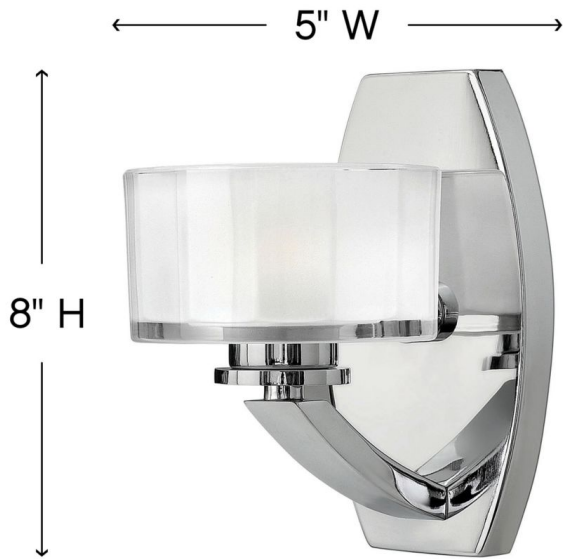

MERIDIAN

5590CM

SINGLE LIGHT VANITY

Meridian features minimal transitional styling with clean lines and low-profile faceted ½" thick glass. Overscaled barrel knob detailing completes this simplistic design.

DETAILS	
FINISH:	Chrome
MATERIAL:	Metal
GLASS:	Thick Faceted Clear Inside Etched
DIMMABLE:	No

DIMENSIONS	
WIDTH:	5"
HEIGHT:	8"
WEIGHT:	3lb
BACK PLATE:	4.5"W X 8"H
EXTENSION:	6.5"
TOP TO OUTLET:	4"

LIGHT SOURCE	
LIGHT SOURCE:	Socketed
VOLTAGE:	120v

SHIPPING	
CARTON LENGTH:	8
CARTON WIDTH:	7.5
CARTON HEIGHT:	10.5
CARTON WEIGHT:	4

PRODUCT DETAILS:

- Suitable for use in damp locations as defined by NEC and CEC. Meets United States UL Underwriters Laboratories & CSA Canadian Standards Association Product Safety Standards.
- Merging the best of traditional and modern elements with a sophisticated and streamlined look
- Sparkling chrome with reflective finish