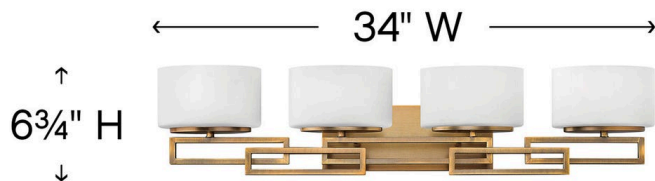

LANZA

5104BR

LARGE FOUR LIGHT VANITY

Lanza features contemporary styling with geometric patterns that are emphasized in Antique Nickel and Brushed Bronze finishes. The elongated oval, etched opal glass reinforces its sleek design.

DETAILS	
FINISH:	Brushed Bronze
MATERIAL:	Metal
GLASS:	Etched Opal
DIMMABLE:	Yes

DIMENSIONS	
WIDTH:	34"
HEIGHT:	6.8"
WEIGHT:	8lb
BACK PLATE:	12"W X 4.75"H
EXTENSION:	5"
TOP TO OUTLET:	4"

LIGHT SOURCE	
LIGHT SOURCE:	Socketed
WATTAGE:	4-60w G-9 *Included or 4-5w G9 LED, 60w Equiv.
VOLTAGE:	120v

SHIPPING	
CARTON LENGTH:	11
CARTON WIDTH:	34
CARTON HEIGHT:	7
CARTON WEIGHT:	10

PRODUCT DETAILS:

- Invisimount hardware is hidden on the backplate for a clean silhouette
- This fixture can only be mounted with shades/glass facing up toward the ceiling
- Damp Rated
- Merging the best of traditional and modern elements with a sophisticated and streamlined look