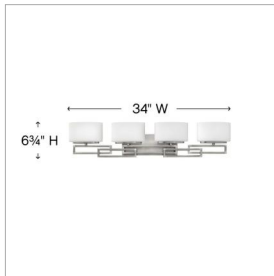

LANZA

5104AN

LARGE FOUR LIGHT VANITY

Lanza features contemporary styling with geometric patterns that are emphasized in Antique Nickel and Brushed Bronze finishes. The elongated oval, etched opal glass reinforces its sleek design.

DETAILS	
FINISH:	Antique Nickel
MATERIAL:	Metal
GLASS:	Etched Opal
DIMMABLE:	Yes

DIMENSIONS	
WIDTH:	34"
HEIGHT:	6.8"
WEIGHT:	8lb
BACK PLATE:	12"W X 4.75"H
EXTENSION:	5"
TOP TO OUTLET:	4"

LIGHT SOURCE	
LIGHT SOURCE:	Socketed
WATTAGE:	4-60w G-9 *Included or 4-5w G9 LED, 60w Equiv.
VOLTAGE:	120v

SHIPPING	
CARTON LENGTH:	11
CARTON WIDTH:	34
CARTON HEIGHT:	7
CARTON WEIGHT:	10

PRODUCT DETAILS:

- Invisimount hardware is hidden on the backplate for a clean silhouette
- This fixture can only be mounted with shades/glass facing up toward the ceiling
- Damp Rated
- Merging the best of traditional and modern elements with a sophisticated and streamlined look