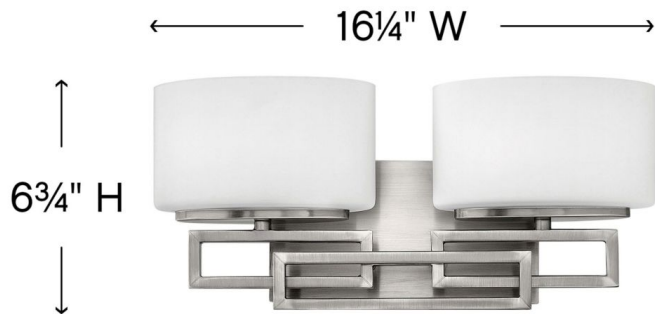

LANZA

5102AN

TWO LIGHT VANITY

Lanza features contemporary styling with geometric patterns that are emphasized in Antique Nickel, Brushed Bronze and Buckeye Bronze finishes. The elongated oval, etched opal glass reinforces its sleek design.

DETAILS	
FINISH:	Antique Nickel
MATERIAL:	Metal
GLASS:	Etched Opal
DIMMABLE:	Yes

DIMENSIONS	
WIDTH:	16.3"
HEIGHT:	6.8"
WEIGHT:	4lb
BACK PLATE:	9"W X 4.75"H
EXTENSION:	5"
TOP TO OUTLET:	4"

LIGHT SOURCE	
LIGHT SOURCE:	Socketed
VOLTAGE:	120v

SHIPPING	
CARTON LENGTH:	11
CARTON WIDTH:	17
CARTON HEIGHT:	7
CARTON WEIGHT:	5

PRODUCT DETAILS:

- Mounting hardware is hidden on the back plate to ensure a clean silhouette
- This fixture must be installed with shades/glass facing up toward the ceiling
- Suitable for use in damp locations as defined by NEC and CEC. Meets United States UL Underwriters Laboratories & CSA Canadian Standards Association Product Safety Standards.
- Merging the best of traditional and modern elements with a sophisticated and streamlined look