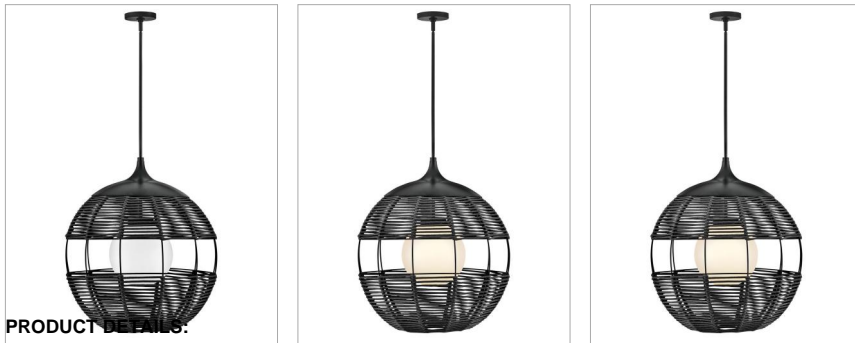

OPEN AIR™
collection

MADDOX

19675BK

MEDIUM ORB CHANDELIER

Maddox boasts an edgy, bohemian aesthetic with an open-weave design and geometric shape. This orb pendant features weather-resistant nylon rope in Black or Natural with an etched opal globe nestled inside. Maddox casts the perfect outdoor ambient light to accentuate modern outdoor living spaces.

| DETAILS | |
|---------------|---|
| FINISH: | Black |
| MATERIAL: | Aluminum |
| GLASS: | Etched Opal |
| SHADE: | Fabric Shade |
| SLOPE DEGREE: | 90 |
| DIMMABLE: | YES - WITH DIMMABLE LAMP (NOT INCLUDED) |

| DIMENSIONS | |
|------------|-------|
| WIDTH: | 24.3" |
| HEIGHT: | 26" |
| WEIGHT: | 11lb |

| LIGHT SOURCE | |
|---------------|-----------------------------|
| LIGHT SOURCE: | Socketed |
| WATTAGE: | 1-10w Med. LED, 100w Equiv. |
| VOLTAGE: | 120v |

PRODUCT DETAILS:

- This fixture includes multiple down stems in various lengths to customize the installation height of the fixture, including one 6" stem and two 12" stems
- This item may be hung on a sloped ceiling
- Suitable for use in wet (outdoor direct rain) locations as defined by NEC and CEC. Meets United States UL Underwriters Laboratories & CSA Canadian Standards Association Product Safety Standards
- The stylish Open Air collection includes outdoor-rated chandeliers, pendants and sconces that provide design-conscious solutions to a variety of exterior environments.
- 2-year finish warranty
- Bold lines and a clean, minimalist style complement contemporary architecture