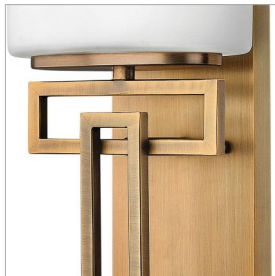

LANZA

5100BR

SINGLE LIGHT VANITY

Lanza features contemporary styling with geometric patterns that are emphasized in Antique Nickel, Brushed Bronze and Buckeye Bronze finishes. The elongated oval, etched opal glass reinforces its sleek design.

DETAILS	
FINISH:	Brushed Bronze
MATERIAL:	Metal
GLASS:	Etched Opal
DIMMABLE:	Yes

DIMENSIONS	
WIDTH:	7.3"
HEIGHT:	12"
WEIGHT:	2lb
BACK PLATE:	4.75"W X 12"H
EXTENSION:	5"
TOP TO OUTLET:	6.5"

LIGHT SOURCE	
LIGHT SOURCE:	Socketed
VOLTAGE:	120v

SHIPPING	
CARTON LENGTH:	7.3
CARTON WIDTH:	17
CARTON HEIGHT:	9.5
CARTON WEIGHT:	3

PRODUCT DETAILS:

- This fixture must be installed with shades/glass facing up toward the ceiling
- Suitable for use in damp locations as defined by NEC and CEC. Meets United States UL Underwriters Laboratories & CSA Canadian Standards Association Product Safety Standards.
- Merging the best of traditional and modern elements with a sophisticated and streamlined look