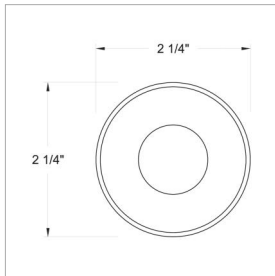

### 15075SS

DOT LED LARGE ROUND BUTTON LIGHT  
DOT

DETAILS	
FINISH:	Stainless Steel
MATERIAL:	Stainless Steel
GLASS:	Clear Optic

DIMENSIONS	
WIDTH:	2.3"
HEIGHT:	2.3"
DEPTH:	3.5

LIGHT SOURCE	
LIGHT SOURCE:	Integrated LED
LED NAME:	D15075/85
VOLTAGE:	12v
COLOR TEMP:	3000
LUMENS:	150
CRI:	82
INCANDESCENT EQUIVALENCY:	1 x 25w
DIMMABLE:	Yes, MLV on transformer primary.
TRANSFORMER REQUIRED:	Yes

MOUNTING	
LEAD WIRE:	1 X 72"

SHIPPING	
CARTON LENGTH:	5.1
CARTON WIDTH:	5.1
CARTON HEIGHT:	7.1
CARTON WEIGHT:	1